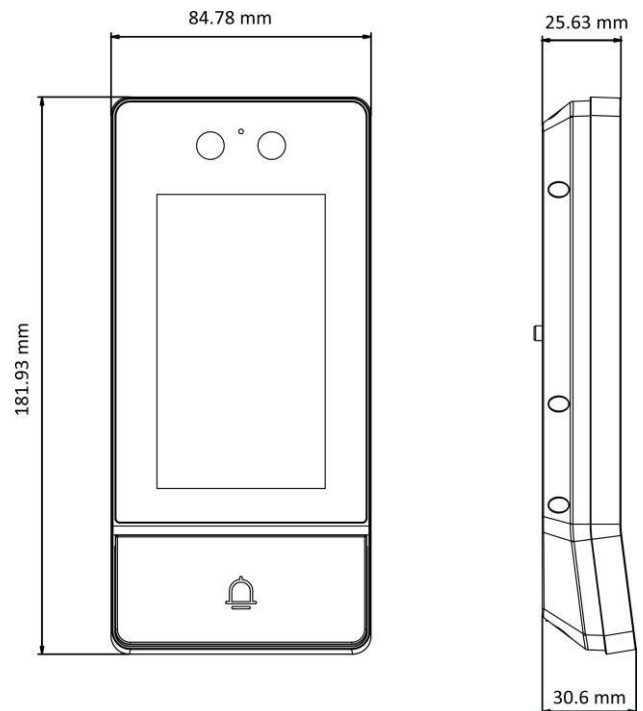

Wi-Fi	Wi-Fi 802.11 b/g/n
Bluetooth	Reserved
3G/4G	/
Authentication	
Card reading frequency	13.56 MHz
Face recognition distance	0.3 to 2 m
Face recognition accuracy rate	≥ 99%
Face recognition duration	< 0.2 s per person
Device interfaces	
Alarm input	4 (2 exit buttons and 2 door contacts by default)
Network interface	1 RJ45
TAMPER	1
Exit button	2
RS-485	1
USB	/
Wiegand	/
TF card	Reserved
Lock control	2 relay
Door contact input	2
Power interface	1, 12 VDC input
General	
Button	1
Installation	Surface mounting
Indicator	0
Weight	0.490 kg
Protective level	IP65 & IK08
Working temperature	-40° C to 60° C (-40° F to 140° F)
Working humidity	10% to 90%
Dimensions	181.93 mm × 84.78 mm × 25.63 mm
Battery	/
Power supply	12 VDC, 1.5 A
Application environment	Outdoor
Power consumption	≤ 6 W

Language	English, French, Brazilian Portuguese, Spanish, Russian, German, Italian, Polish, Turkish, Vietnamese, Arabic, Czech, Hungarian, Dutch, Romanian, Bulgarian, Ukrainian, Croatian, Serbian, Greek

Available Model

DS-KV9503-WBE1

Dimension