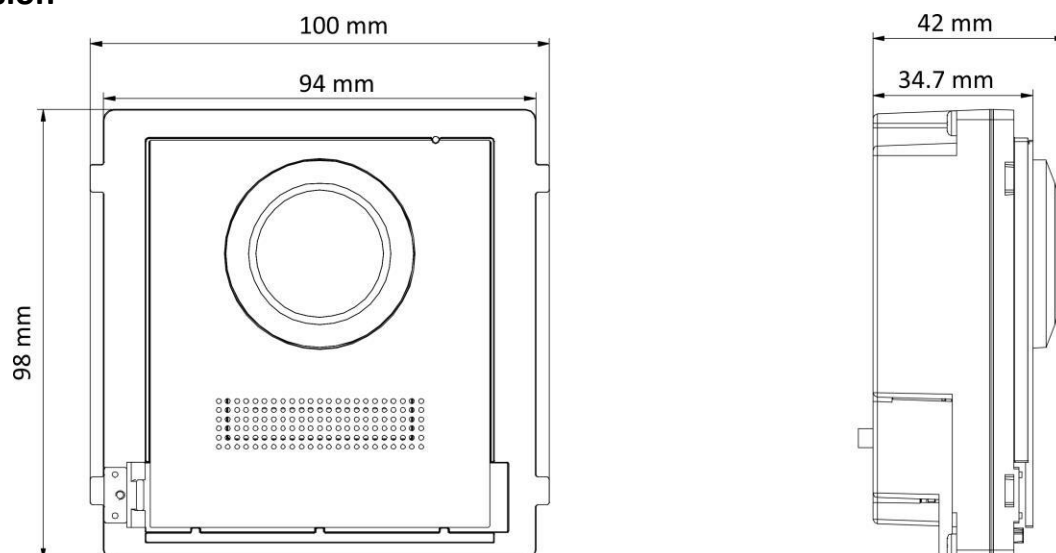

Door contact input	2
RS-485	1 (1 for Hikvision's sub module communication)
Wiegand	NA
TF card	NA
Alarm output	NA
Lock control	2 (2 relay, max to 30 VDC, 2 A)
USB	NA
Power interface	12VDC power output (12 V, 500 mA Max.)
Two-wire IP interface	NA
General	
Power supply	Powered by KAD704Y or KAD706Y series distributor
Working temperature	-40° C to 60° C (-40° F to 140° F)
Working humidity	10% to 90%
Button	0
Protective level	IP65
Installation	Surface mounting & flush mounting
Dimensions(L × W × H)	100 mm × 98 mm × 42 mm
Language	English,French,Portuguese,BrazilianPortuguese,Spanish,Russian,German,Italian,Polish, Turkish,Vietnamese,Arabic,Czech,Hungarian,Dutch,Romanian,Bulgarian,Ukrainian,Croatian,Serbian,Greek,Slovak
Indicator	0
Weight	427.1 g
Battery	/
Application environment	Outdoor
Power consumption	≤ 4 W

▪ Available Model

DS-KD8003Y-IME2/NS

▪ Dimension