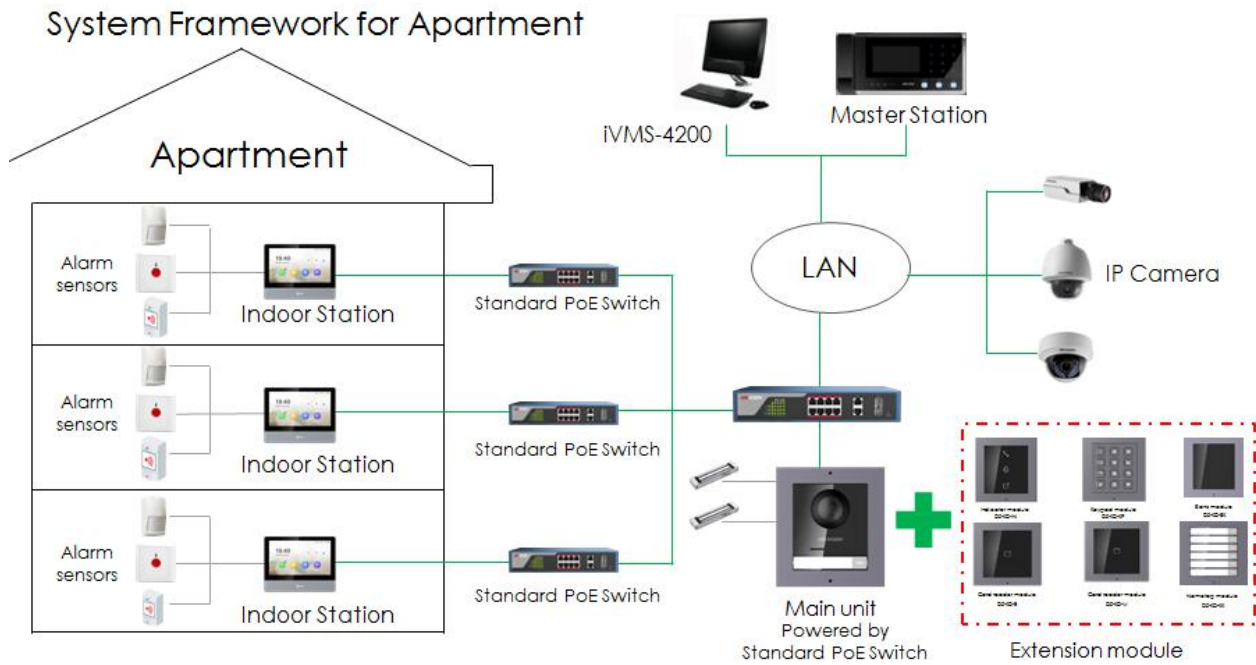

DS-KD-IN Indicator Module

Key Feature

- Indicates the device status: calling, opening door and two-way audio
- Backlight compensation
- Easy to and extend

Available Model

DS-KD-IN

Specification

Model		DS-KD-IN
System parameter	Processor	Embedded MCU Processor
Interfaces	Module-connecting	2(1 Input, 1 Output)
	Debug	1
General	DIP switch	8
	Power input	12 VDC(Powered by the other module)
	Power output	12 VDC(Powered for the other module)
	Power consumption	≤2W
	Working temperature	-40° C to +60° C(-40° F to 140° F)
	Working humidity	10% to 95%
	IP protection level	IP65
	Installation	Flush Mounting, Surface Mounting
	Dimensions (L × W × H)	98.5 mm × 100 mm × 33.7 mm (3.87" × 3.95" × 1.33")

Appearance and Interface

No.	Description
1	Calling Indicator
2	Two-way Audio Indicator
3	Unlock Indicator
4	Module-connecting Interface(output)
5	Module-connecting Interface(input)
6	Debug Port

Typical Application