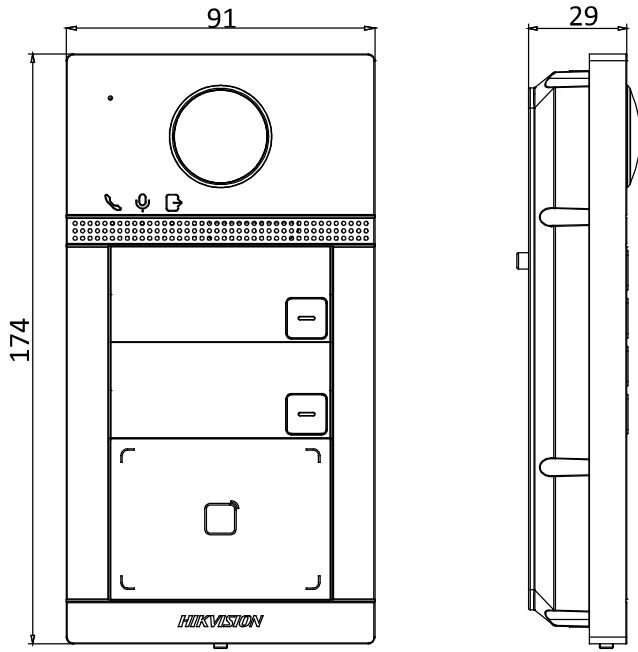

General	
Protection level	IP65, IK08
Indicator	3
Power supply	IEEE802.3af, standard PoE 12 VDC
Power consumption	< 10 W
Working temperature	-40° C to 53° C (-40° F to 127.4° F)
Working humidity	10% to 95%
Installation	Surface mounting/ Flush mounting
Dimension	174 mm × 91 mm × 29 mm

Available Model

DS-KV8213-WME1(B)

Appearance and Interfaces

No.	Description	No.	Description
1	Microphone	6	Card Reading Area
2	Indicator	7	IR Light
3	Camera	8	MicroSD Card Slot &

			Debugging Port
4	Loudspeaker	9	LAN
5	Button	10	Terminals

Dimension

Distributed by

**HIKVISION®****Headquarters**

No.555 Qianmo Road, Binjiang District,
Hangzhou 310051, China
T +86-571-8807-5998
overseasbusiness@hikvision.com

Hikvision USA
T +1-909-895-0400
sales.usa@hikvision.com