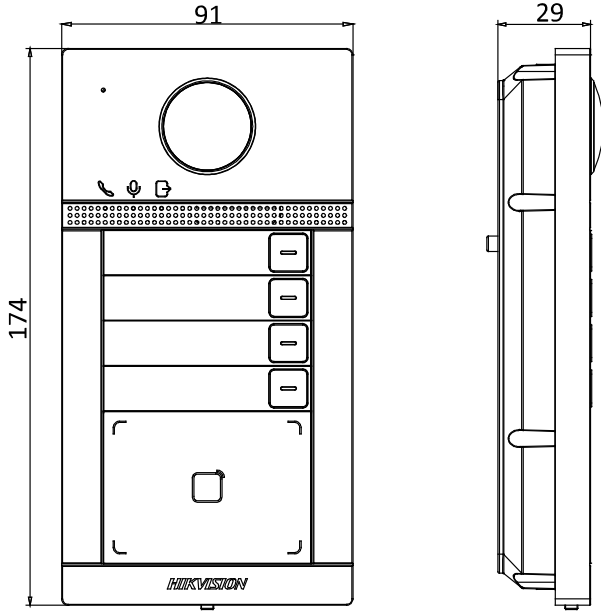

General	
Protection level	IP65, IK08
Indicator	3
Power supply	IEEE802.3af, standard PoE 12 VDC
Power consumption	< 10 W
Working temperature	-40° C to 53° C (-40° F to 127.4° F)
Working humidity	10% to 95%
Installation	Surface mounting/ Flush mounting
Dimension	174 mm × 91 mm × 29 mm

Available Model

DS-KV8413-WME1(B)

Appearance and Interfaces

No.	Description	No.	Description
1	Microphone	6	Card Reading Area
2	Indicator	7	IR Light

3	Camera	8	MicroSD Card Slot & Debugging Port
4	Loudspeaker	9	LAN
5	Button	10	Terminals

Dimension

Distributed by

**HIKVISION®****Headquarters**

No.555 Qianmo Road, Binjiang District,
Hangzhou 310051, China
T +86-571-8807-5998
overseasbusiness@hikvision.com

Hikvision USA
T +1-909-895-0400
sales.usa@hikvision.com