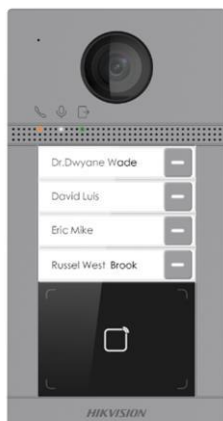

DS-KV8413-WME1(C)/Flush Video Intercom Villa Door Station

HIKVISION[®]

Key Feature

- Support Wifi, convenient setting up and no wiring required
- Support web configuration
- Aluminum alloy, nice industry design, IP65, IK08, 3 indicator integrated
- Internal Mifare card reader, 4-ch Indoor station access control
- Noise suppression and echo cancellation
- 2MP HD camera with IR supplement
- Standard PoE/12 VDC