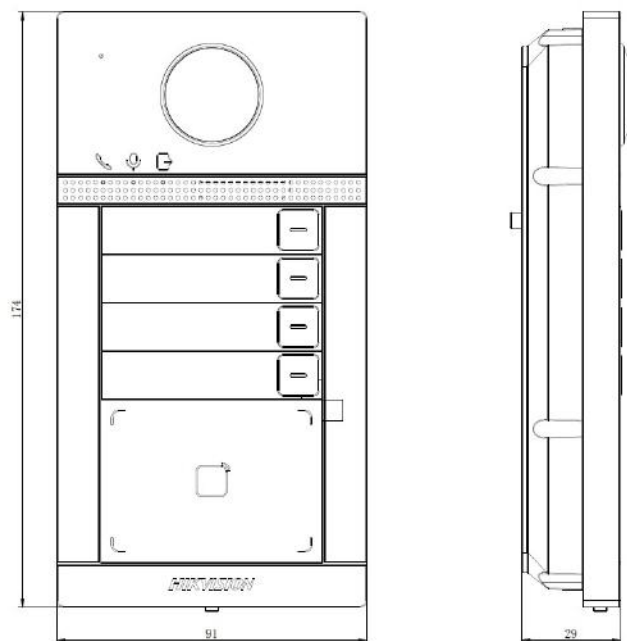

Received frequency	2.4 to 2.4835GHz
Transmitted frequency	2.4 to 2.4835 GHz
Bandwidth	20/40 MHz
Frequency power	802.11b:15 dBm +/- 1.5 dBm 802.11g:15 dBm +/- 1.5 dBm 802.11n(ht20):14 dBm +/- 1.5 dBm 802.11n(ht40):12 dBm +/- 1.5 dBm

Authentication	
Card reading frequency	13.56 MHz

Device interfaces	
Alarm input	4
Network interface	1
TAMPER	1
Exit button	2 Max.
RS-485	1
USB	0
Wiegand	0
TF card	1 (reserved)
Alarm output	0
Lock control	2
Door contact input	2
Power interface	1

General	
Button	4
Installation	Flush mounting
Indicator	3
Weight	380 g
Protective level	IP65, IK08
Working temperature	-40°C to 53°C (-40°F to 127.4°F)
Working humidity	10% to 95%
Dimensions	174 mm × 91 mm × 29 mm
Battery	/
Application environment	Outdoor
Power consumption	< 10 W

Language	English, French, Portuguese, Portuguese (Brazil), Spanish, Russian, German, Italian, Polish, Arabic, Turkish, Vietnamese, Hungarian, Dutch, Romanian, Czech, Bulgarian, Ukrainian, Croatian, Serbian, Greek, Slovak

Available Model

DS-KV8413-WME1(C)/Flush

Dimension

Unit: mm