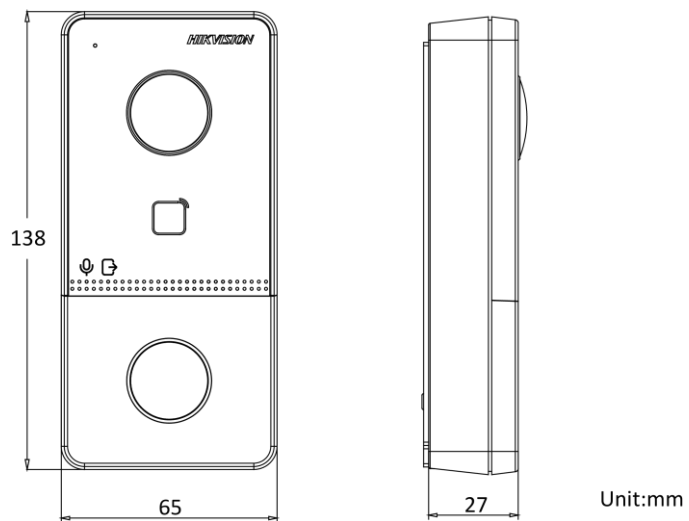

FOV	Horizontal: 131° Vertical: 78°
WDR	True WDR
Supplement light	IR supplement
Video compression standard	H.264
Audio parameters	
Audio compression standard	G.711 U
Audio input	Built-in omnidirectional microphone
Audio output	Built-in loudspeaker
Audio compression bitrate	64 Kbps
Audio quality	Noise suppression and echo cancellation
Volume adjustment	Adjustable
Capacity	
User capacity	2000
Face capacity	/
Card capacity	10000
Network parameters	
Communication protocol	TCP/IP, RTSP
Wired network	10/100 Mbps self-adaptive Ethernet
Wi-Fi standard	Support
Bluetooth version	Not supported.
3G/4G standard	/

Device interfaces	
Alarm input	4
Network interface	1
TAMPER	1
Exit button	1
RS-485	1
USB	0
Wiegand	0
TF card	Reserved
Alarm output	0
Lock control	1
Door contact input	1
Power interface	1
General	
Button	1
Installation	Surface mounting
Indicator	2
Weight	265g
Protective level	IP65
Working temperature	-40° C to +55° C (-40° F to 131° F)
Working humidity	10% to 95%
Dimensions	138 mm × 65 mm × 27 mm
Indicator	2
Battery	/
Application environment	Outdoor
Power consumption	< 10 W
Language	English, French, Portuguese (Brazil), Spanish, Russian, German, Italian, Polish, Arabic, Turkish, Vietnamese, Hungarian, Dutch, Romanian, Czech, Bulgarian, Ukrainian, Croatian, Serbian

Physical Interface

No.	Description	No.	Description
1	Microphone	7	Terminals
2	Camera	8	Debugging Port
3	Indicator	9	TAMPER
4	Button	10	Set Screw
5	Card Reading Area	11	TF Card Slot (Reserved)
6	Loudspeaker	12	Network Interface

Available Model

DS-KV6113-WPE1(C)

Dimension

Headquarters

No.555 Qianmo Road, Binjiang District,
Hangzhou 310051, China
T +86-571-8807-5998
www.hikvision.com

Follow us on social media to get the latest product and solution information.