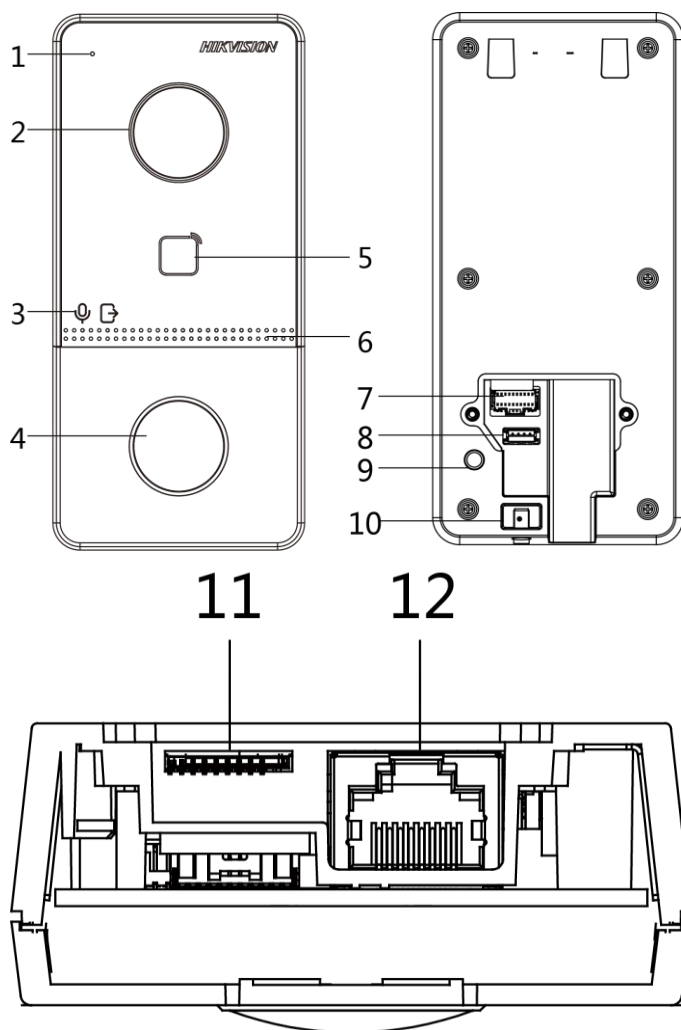

Specification

System parameters	
Operating system	Embedded Linux operation system
ROM	32 M
RAM	256 M
CPU	Embedded MCU Processor
Display parameters	
Screen size	/
Operation method	/
Type	/
Resolution	/
Video parameters	
Lens	1
Resolution	Main stream: 1920 × 1080p, 720p Sub stream: 704 × 576

FOV	Horizontal: 131° Vertical: 78°
WDR	True WDR
Supplement light	IR supplement
Video compression standard	H.264
Audio parameters	
Audio compression standard	G.711 U
Audio input	Built-in omnidirectional microphone
Audio output	Built-in loudspeaker
Audio compression bitrate	64 Kbps
Audio quality	Noise suppression and echo cancellation
Volume adjustment	Adjustable
Capacity	
User capacity	2000
Face capacity	/
Card capacity	10000
Network parameters	
Communication protocol	TCP/IP, RTSP
Wired network	10/100 Mbps self-adaptive Ethernet
Wi-Fi standard	Support
Bluetooth version	Not supported.
3G/4G standard	/

Device interfaces	
Alarm input	4
Network interface	1
TAMPER	1
Exit button	1
RS-485	1
USB	0
Wiegand	0
TF card	Reserved
Alarm output	0
Lock control	1
Door contact input	1
Power interface	1
General	
Button	1
Installation	Surface mounting
Indicator	2
Weight	265g
Protective level	IP65
Working temperature	-40° C to +55° C (-40° F to 131° F)
Working humidity	10% to 95%
Dimensions	138 mm × 65 mm × 27 mm
Indicator	2
Battery	/
Application environment	Outdoor
Power consumption	< 10 W
Language	English, French, Portuguese (Brazil), Spanish, Russian, German, Italian, Polish, Arabic, Turkish, Vietnamese, Hungarian, Dutch, Romanian, Czech, Bulgarian, Ukrainian, Croatian, Serbian

Physical Interface

No.	Description	No.	Description
1	Microphone	7	Terminals
2	Camera	8	Debugging Port
3	Indicator	9	TAMPER
4	Button	10	Set Screw
5	Card Reading Area	11	TF Card Slot (Reserved)
6	Loudspeaker	12	Network Interface