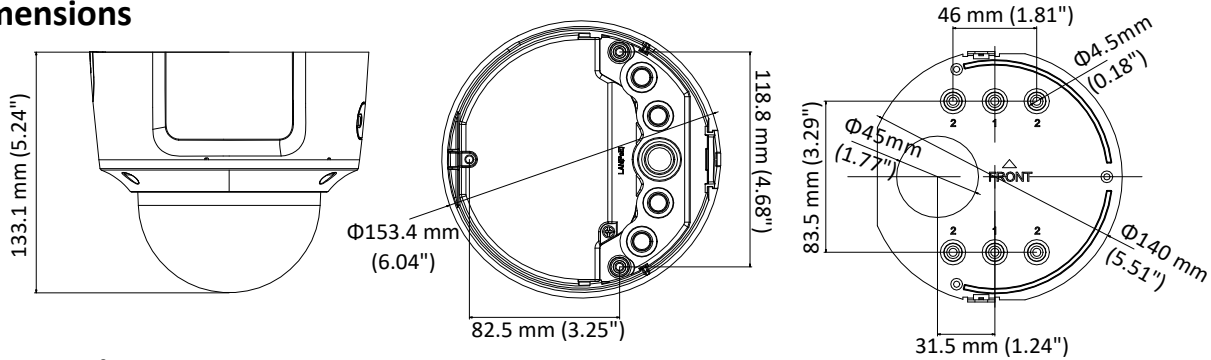

Dimensions

Accessories

Distributed by

DS-1473ZJ-155(Black)
Wall Mount

HIKVISION®

Headquarters

No.555 Qianmo Road, Binjiang District,
Hangzhou 310051, China
T +86-571-8807-5998
overseasbusiness@hikvision.com

Hikvision USA
T +1-909-895-0400
sales.usa@hikvision.com

Hikvision Australia
T +61-2-8599-4233
salesau@hikvision.com

Hikvision India
T +91-22-28469900
sales@pramahikvision.com

Hikvision Canada
T +1-866-200-6690
sales.canada@hikvision.com

Hikvision Thailand
T +662-275-9949
sales.thailand@hikvision.com

Hikvision Europe
T +31-23-5542770
sales.eu@hikvision.com

Hikvision Italy
T +39-0438-6902
info.it@hikvision.com

Hikvision Brazil
T +55 11 3318-0050
Latam.support@hikvision.com

Hikvision Turkey
T +90 (216)521 7070- 7074
sales.tr@hikvision.com

Hikvision Malaysia
T +601-7652-2413
sales.my@hikvision.com

Hikvision UK & Ireland
T +01628-902140
sales.uk@hikvision.com

Hikvision South Africa
Tel: +27 (10) 0351172
sale.africa@hikvision.com

Hikvision France
T +33(0)1-85-330-450
info.fr@hikvision.com

Hikvision Kazakhstan
T +7-727-9730667
nikia.panfilov@hikvision.ru

Hikvision Vietnam
T +84-974270888
sales.vt@hikvision.com

Hikvision UAE
T +971-4-4432090
salesme@hikvision.com

Hikvision Singapore
T +65-6684-4718
sg@hikvision.com

Hikvision Spain
T +34-91-737-16-55
info.es@hikvision.com

Hikvision Tashkent
T +99-87-1238-9438
uzb@hikvision.ru

Hikvision Hong Kong
T +852-2151-1761
info.hk@hikvision.com

Hikvision Russia
T +7-495-669-67-99
sateru@hikvision.com

Hikvision Korea
T +82-(0)31-731-8817
sales.korea@hikvision.com

Hikvision Poland
T +48-22-460-01-50
info.pl@hikvision.com

Hikvision Indonesia
T +62-21-2933759
Sales.Indonesia@hikvision.com

Hikvision Colombia
sales.colombia@hikvision.com