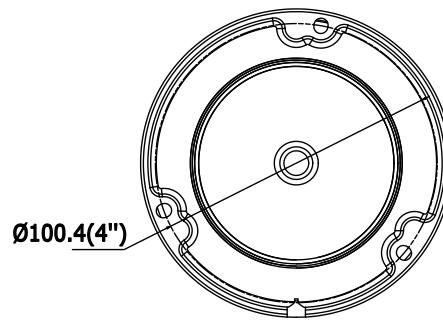

## Available Model

DS-2CD2125FWD-I (2.8/4/6/8/12 mm), DS-2CD2125FWD-IS (2.8/4/6/8/12 mm)

Dimension

Unit: mm