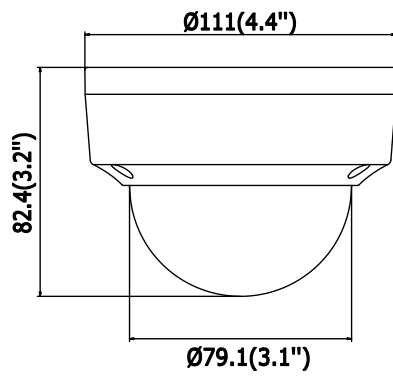

## Available Model

DS-2CD2125FWD-I (2.8/4/6/8/12 mm), DS-2CD2125FWD-IS (2.8/4/6/8/12 mm)

Dimension

Unit: mm