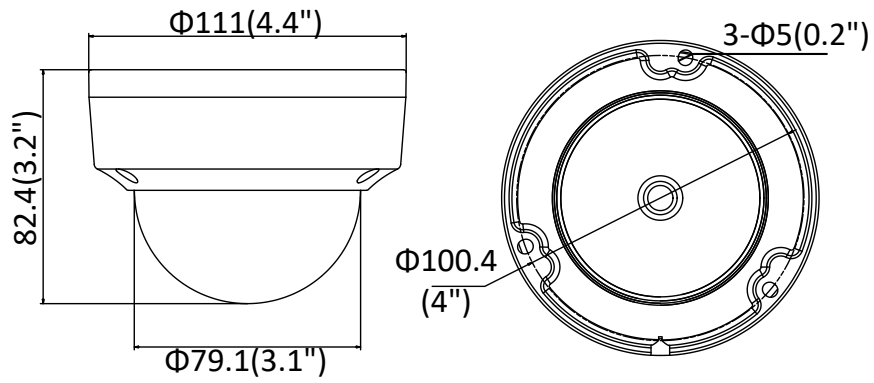

Dimension

Unit: mm