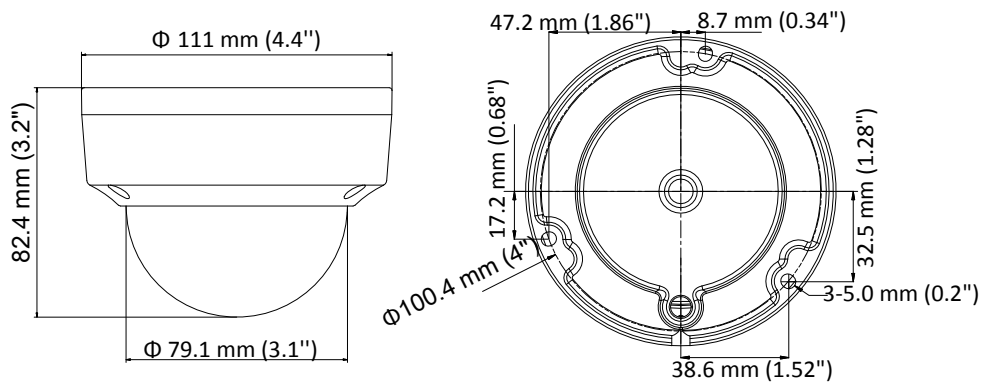

Order Models

DS-2CE56D8T-VPITF

Dimension