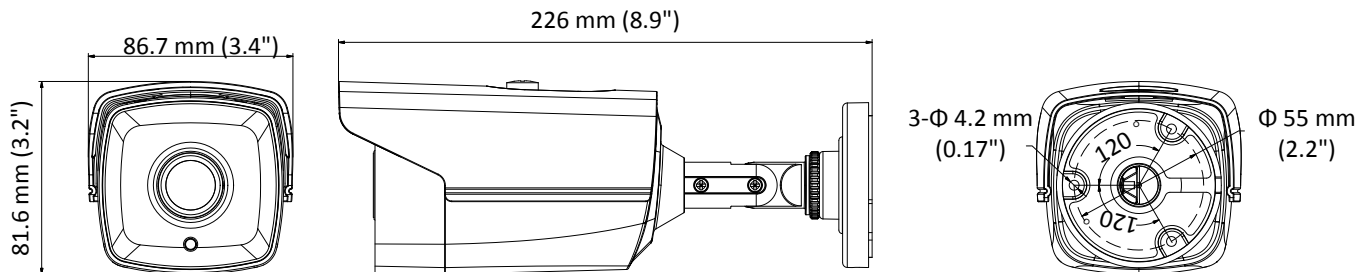

Order Models

DS-2CE16D0T-IT1E

Dimension