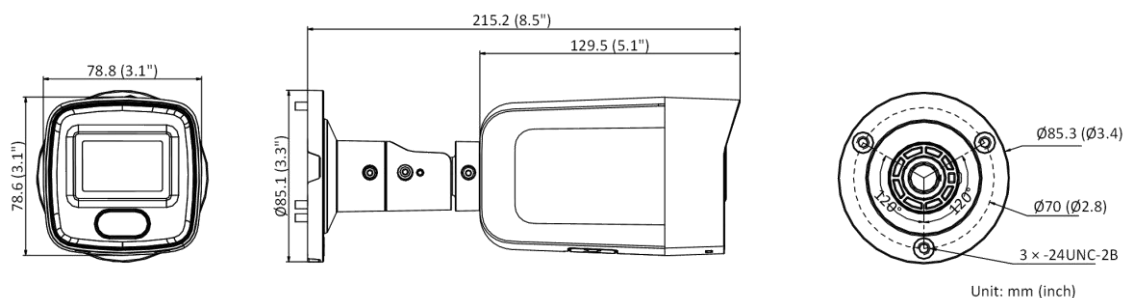

▪ Available Model

DS-2CD2027G2-LU (2.8 mm, 4 mm, 6 mm)

DS-2CD2027G2-L (2.8 mm, 4 mm, 6 mm)

▪ Dimension