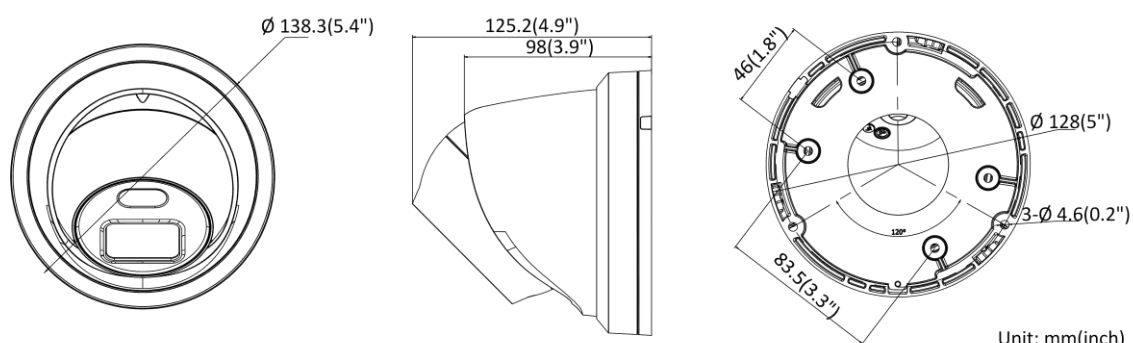

▪ Available Model

DS-2CD2327G2-LU (2.8 mm, 4 mm, 6 mm)

DS-2CD2327G2-L (2.8 mm, 4 mm, 6 mm)

▪ Dimension

Unit: mm(inch)