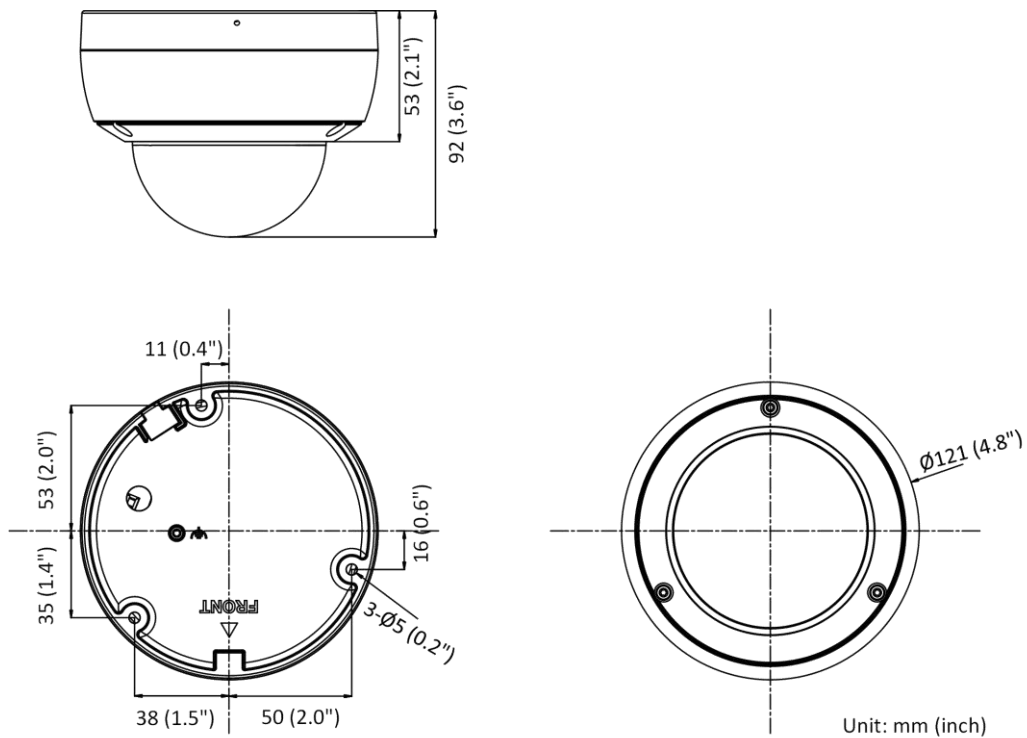

▪ **Dimension**

▪ **Accessory**

DS-1276ZJ-SUS
Corner Mount