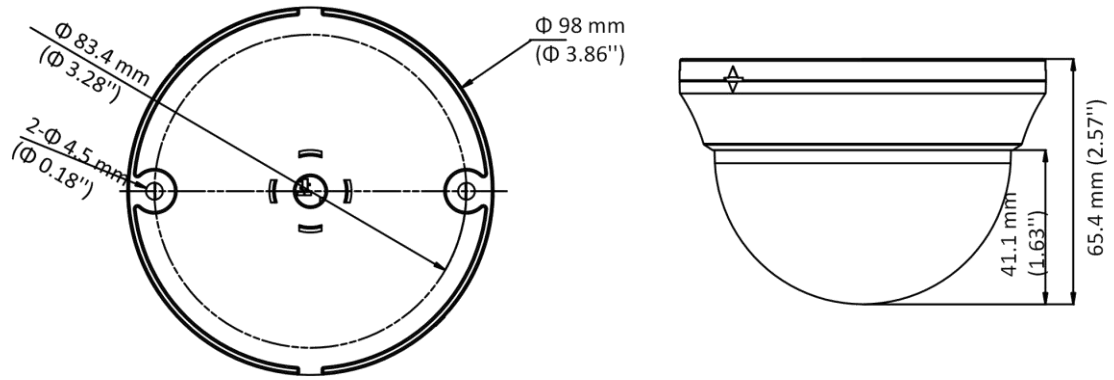

Available Model

DS-2CE56D0T-IRMMF (C)

Dimension