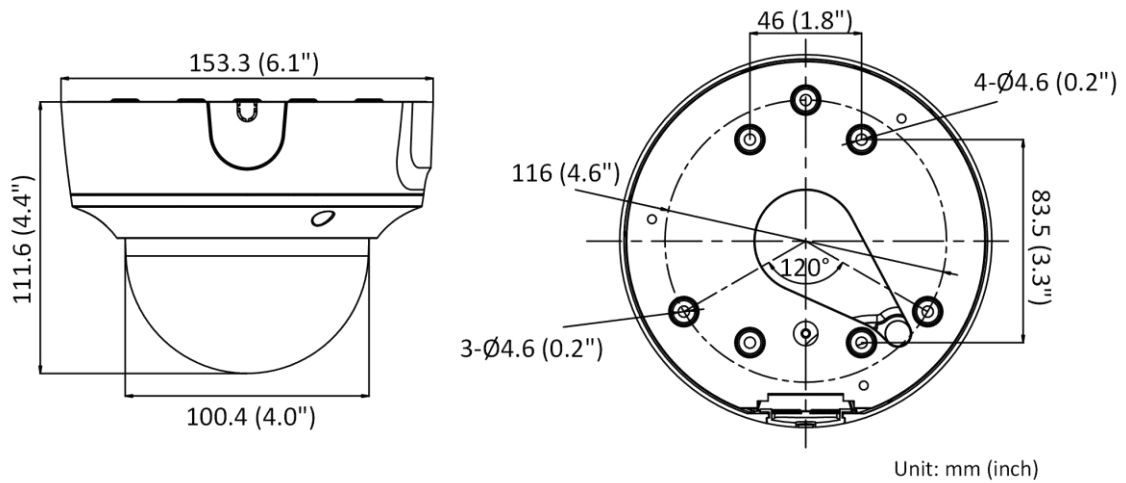

▪ **Dimension**

▪ **Accessory**

▪ **Optional**

DS-1471ZJ-155 Pendant Mount	DS-1473ZJ-155B Wall Mount	DS-1473ZJ-155 Wall Mount	DS-1280ZJ-DM55 Junction Box	DS-1475ZJ-SUS Vertical Pole Mount
DS-1476ZJ-SUS Corner Mount	DS-1227ZJ-DM44 Pendant Mount