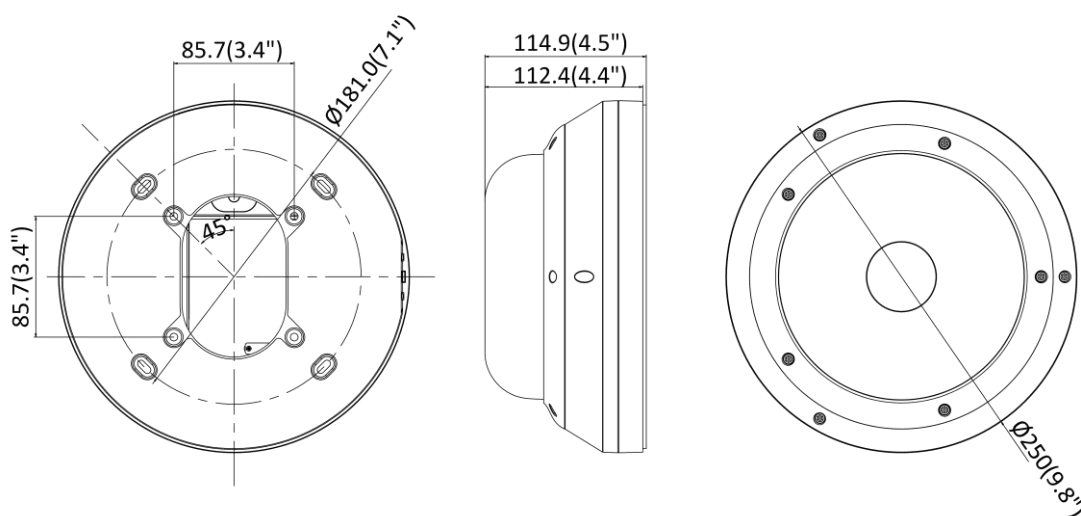

General	
Firmware Version	V5.5.32
Web Client Language	32 languages English, Russian, Estonian, Bulgarian, Hungarian, Greek, German, Italian, Czech, Slovak, French, Polish, Dutch, Portuguese, Spanish, Romanian, Danish, Swedish, Norwegian, Finnish, Croatian, Slovenian, Serbian, Turkish, Korean, Traditional Chinese, Thai, Vietnamese, Japanese, Latvian, Lithuanian, Portuguese (Brazil)
General Function	Anti-flicker, 3 streams, heartbeat, mirror, privacy masks
Reset	Reset via reset button on camera body, web browser and client software
Startup and Operating Conditions	-30 °C to 60 °C (-22 °F to 140 °F), humidity 95% or less (non-condensing)
Storage Conditions	-30 °C to 60 °C (-22 °F to 140 °F), humidity 95% or less (non-condensing)
Power Supply	12 VDC $\pm$ 20%, reverse polarity protection; three-core terminal block 24 VAC $\pm$ 20%; PoE (802.3at, class 4)
Power Consumption and Current	12 VDC, 1.8 A, 22 W 24 VAC, 1.4 A, 22 W PoE (802.3at, 42.5 to 57 VDC), 0.44 to 0.33 A, 19 W, class 4
Material	Bubble & IR cover: plastic, camera: metal
Dimensions	Camera: $\varnothing$ 250 $\times$ 114.9 mm (9.8" $\times$ 4.5") With package: 336 $\times$ 261 $\times$ 293 mm (13.2" $\times$ 10.3" $\times$ 11.5")
Weight	Camera: 2.2 kg (4.9 lb.) With package: 3.9 kg (8.6 lb.)

### ▪ Dimension

Unit: mm(inch)

- Accessory
- Optional

Distributed by