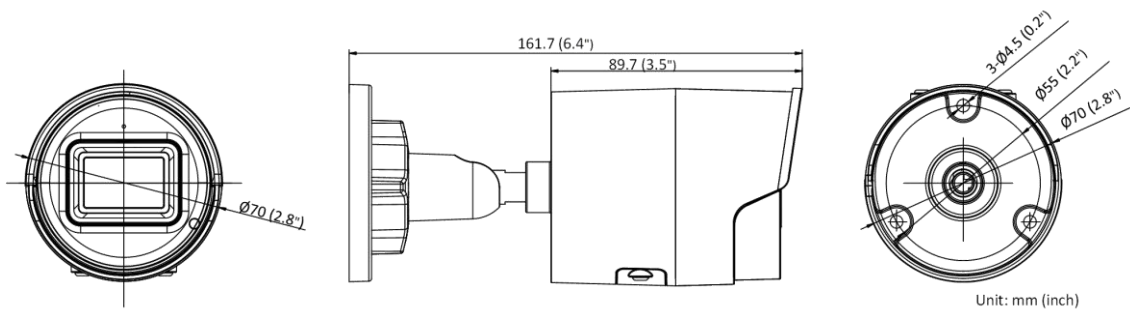

Perimeter Protection	Line crossing detection, intrusion detection, region entrance detection, region exiting detection
<b>General</b>	
Storage Conditions	-30 °C to 60 °C (-22 °F to 140 °F). Humidity 95% or less (non-condensing)
Startup and Operating Conditions	-30 °C to 60 °C (-22 °F to 140 °F). Humidity 95% or less (non-condensing)
Power Supply	12 VDC ± 25%, reverse polarity protection PoE: 802.3af, Class 3
Power Consumption and Current	12 VDC, 0.5 A, max. 6.0 W PoE (802.3af, 36 V to 57 V), 0.2 A to 0.13 A, max. 7.0 W
Power Interface	Ø5.5 mm coaxial power plug
Material	ADC12
Dimension	Ø70 mm × 161.7 mm (Ø2.8" × 6.4")
Package Dimension	216 mm × 121 mm × 118 mm (8.5" × 4.8" × 4.6")
Weight	Approx. 485 g (1.1 lb.)
With Package Weight	Approx. 724 g (1.6 lb.)
Linkage Method	Upload to NAS/memory card/FTP, notify surveillance center, trigger recording, trigger capture, send email
Language	33 languages English, Russian, Estonian, Bulgarian, Hungarian, Greek, German, Italian, Czech, Slovak, French, Polish, Dutch, Portuguese, Spanish, Romanian, Danish, Swedish, Norwegian, Finnish, Croatian, Slovenian, Serbian, Turkish, Korean, Traditional Chinese, Thai, Vietnamese, Japanese, Latvian, Lithuanian, Portuguese (Brazil), Ukrainian
General Function	Anti-flicker, heartbeat, mirror, privacy mask, flash log, password reset via email, pixel counter
Software Reset	Yes
Firmware Version	V5.5.112
<b>Approval</b>	
EMC	FCC (47 CFR Part 15, Subpart B); CE-EMC (EN 55032: 2015, EN 61000-3-2: 2014, EN 61000-3-3: 2013, EN 50130-4: 2011 + A1: 2014); RCM (AS/NZS CISPR 32: 2015); KC (KN 32: 2015, KN 35: 2015)
Safety	UL (UL 60950-1); CB (IEC 60950-1: 2005 + Am 1: 2009 + Am 2: 2013); CE-LVD (EN 60950-1: 2005 + Am 1: 2009 + Am 2: 2013); LOA (IEC/EN 60950-1)
Environment	CE-RoHS (2011/65/EU); WEEE (2012/19/EU); Reach (Regulation (EC) No 1907/2006)
Protection	IP67 (IEC 60529-2013)

## Dimension