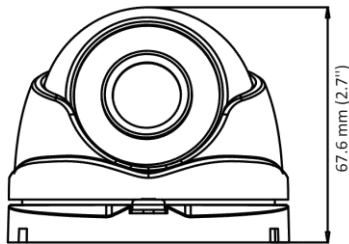

Available Model

DS-2CE56D0T-IRMF (C)

Dimension