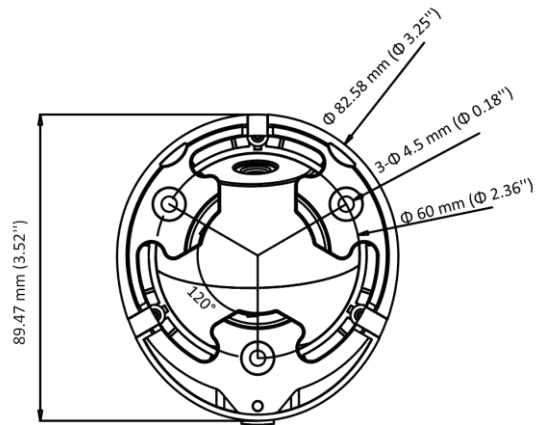

DS-2CE56D0T-IRMF (C) 2 MP Camera

- 2 MP, 1920 × 1080 resolution
- 2.8 mm, 3.6 mm, 6 mm fixed focal lens
- 4 in 1 video output (switchable TVI/AHD/CVI/CVBS)
- Smart IR, up to 25 m IR distance
- IP67

Specification

Camera	
Image Sensor	2 MP CMOS
Signal System	PAL/NTSC
Resolution	1920 (H) × 1080 (V)
Frame Rate	TVI: 1080P@30fps, 1080P@25fps CVI: 1080P@30fps, 1080P@25fps AHD: 1080P@30fps, 1080P@25fps CVBS: PAL/NTSC
Min. illumination	0.01 Lux@(F1.2, AGC ON), 0 Lux with IR
Shutter Time	PAL: 1/25 s to 1/50, 000 s NTSC: 1/30 s to 1/50, 000 s
Lens	2.8 mm, 3.6 mm, 6 mm fixed lens
Field of View	2.8 mm, horizontal FOV: 101°, vertical FOV: 60°, diagonal FOV: 122° 3.6 mm, horizontal FOV: 79.6°, vertical FOV: 43.5°, diagonal FOV: 93.7° 6 mm, horizontal FOV: 51.9°, vertical FOV: 30°, diagonal FOV: 58.8°
Lens Mount	M12
Day & Night	ICR
WDR (Wide Dynamic Range)	Digital WDR
Angle Adjustment	Pan: 0 to 360°, Tilt: 0 to 75°, Rotation: 0 to 360°
Menu	
Image Mode	STD/HIGH-SAT
AGC	Yes
Day/Night Mode	Auto/Color/BW (Black and White)
White Balance	Auto/Manual
AE (Auto Exposure) Mode	DWDR/BLC/HLC/Global
Noise Reduction	2D DNR
Language	English
Function	Brightness, Sharpness, Smart IR
Interface	
Video Output	Switchable TVI/AHD/CVI/CVBS
General	
Operating Conditions	-40 °C to 60 °C (-40 °F to 140 °F), humidity 90% or less (non-condensing)
Power Supply	12 VDC ± 25%
Power Consumption	Max. 3 W
Protection Level	IP67
Material	Metal
IR Range	Up to 25 m
Communication	HIKVISION-C
Dimensions	89.47 mm × 67.6 mm (3.52" × 2.70")
Weight	Approx. 250 g (0.55 lb.)

Available Model

DS-2CE56D0T-IRMF (C)

Dimension

Accessory

DS-1272ZJ-110-TRS
Wall Mount

DS-1275ZJ-SUS
Vertical Pole Mount

DS-1276ZJ-SUS
Corner Mount

DS-1280ZJ-XS
Junction Box