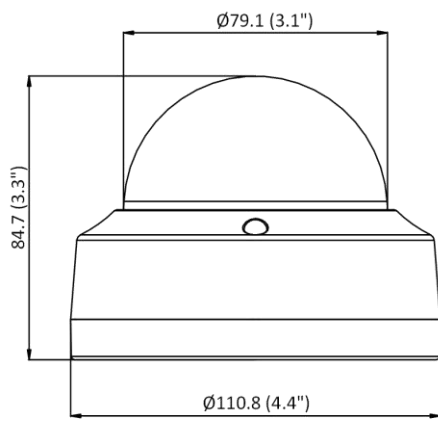

General	
Linkage Method	Upload to FTP/memory card/NAS, notify surveillance center, trigger recording, trigger capture, send email
Camera Material	Aluminum alloy body Bubble: plastic
Camera Dimension	Ø110.8 mm × 84.7 mm (Ø4.4" × 3.3")
Package Dimension	134 mm × 134 mm × 108 mm (5.3" × 5.3" × 4.3")
Camera Weight	Approx. 520 g (1.1 lb.)
With Package Weight	Approx. 720 g (1.6 lb.)
Storage Conditions	-30 °C to 60 °C (-22 °F to 140 °F). Humidity 95% or less (non-condensing)
Startup and Operating Conditions	-30 °C to 60 °C (-22 °F to 140 °F). Humidity 95% or less (non-condensing)
Web Client Language	33 languages English, Russian, Estonian, Bulgarian, Hungarian, Greek, German, Italian, Czech, Slovak, French, Polish, Dutch, Portuguese, Spanish, Romanian, Danish, Swedish, Norwegian, Finnish, Croatian, Slovenian, Serbian, Turkish, Korean, Traditional Chinese, Thai, Vietnamese, Japanese, Latvian, Lithuanian, Portuguese (Brazil), Ukrainian
General Function	Anti-flicker, heartbeat, password reset via email, pixel counter
Firmware Version	V5.5.113
Software Reset	Yes
Power Consumption and Current	12 VDC, 0.5 A, max. 6 W PoE (802.3af, 36 V to 57 V), 0.25 A to 0.15 A, max. 7.5 W
Power Supply	12 VDC ± 25%, reverse polarity protection PoE: 802.3af, Class 3
Power Interface	Ø5.5 mm coaxial power plug
Approval	
EMC	FCC (47 CFR Part 15, Subpart B); CE-EMC (EN 55032: 2015, EN 61000-3-2: 2014, EN 61000-3-3: 2013, EN 50130-4: 2011 +A1: 2014); RCM (AS/NZS CISPR 32: 2015); IC (ICES-003: Issue 6, 2016); KC (KN 32: 2015, KN 35: 2015)
Safety	UL (UL 60950-1); CB (IEC 60950-1:2005 + Am 1:2009 + Am 2:2013); CE-LVD (EN 60950-1:2005 + Am 1:2009 + Am 2:2013);
Environment	CE-RoHS (2011/65/EU); WEEE (2012/19/EU); Reach (Regulation (EC) No 1907/2006)
Protection	IP67 (IEC 60529-2013), IK10 (IEC 62262: 2002)

▪ Available Model

DS-2CD2183G2-I (2.8/4 mm)

DS-2CD2183G2-IS (2.8/4 mm)

DS-2CD2183G2-IS (2.8 mm) (Black)

▪ Dimension

Unit:mm(inch)

▪ **Accessory**

▪ **Optional**