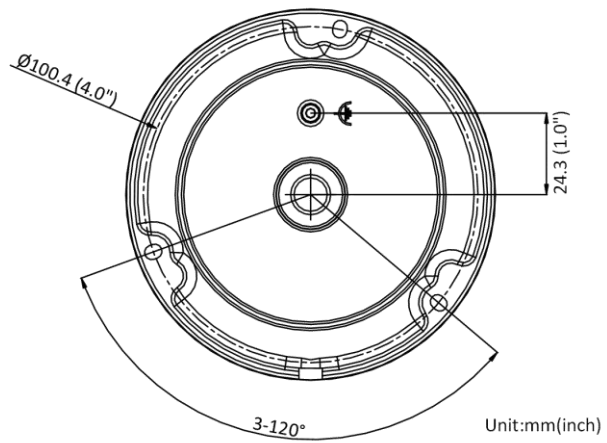

General	
Linkage Method	Upload to FTP/memory card/NAS, notify surveillance center, trigger recording, trigger capture, send email
Camera Material	Aluminum alloy body Bubble: plastic
Camera Dimension	Ø110.8 mm × 84.7 mm (Ø4.4" × 3.3")
Package Dimension	134 mm × 134 mm × 108 mm (5.3" × 5.3" × 4.3")
Camera Weight	Approx. 520 g (1.1 lb.)
With Package Weight	Approx. 720 g (1.6 lb.)
Storage Conditions	-30 °C to 60 °C (-22 °F to 140 °F). Humidity 95% or less (non-condensing)
Startup and Operating Conditions	-30 °C to 60 °C (-22 °F to 140 °F). Humidity 95% or less (non-condensing)
Web Client Language	33 languages English, Russian, Estonian, Bulgarian, Hungarian, Greek, German, Italian, Czech, Slovak, French, Polish, Dutch, Portuguese, Spanish, Romanian, Danish, Swedish, Norwegian, Finnish, Croatian, Slovenian, Serbian, Turkish, Korean, Traditional Chinese, Thai, Vietnamese, Japanese, Latvian, Lithuanian, Portuguese (Brazil), Ukrainian
General Function	Anti-flicker, heartbeat, password reset via email, pixel counter
Firmware Version	V5.5.113
Software Reset	Yes
Power Consumption and Current	12 VDC, 0.5 A, max. 6 W PoE (802.3af, 36 V to 57 V), 0.25 A to 0.15 A, max. 7.5 W
Power Supply	12 VDC ± 25%, reverse polarity protection PoE: 802.3af, Class 3
Power Interface	Ø5.5 mm coaxial power plug
Approval	
EMC	FCC (47 CFR Part 15, Subpart B); CE-EMC (EN 55032: 2015, EN 61000-3-2: 2014, EN 61000-3-3: 2013, EN 50130-4: 2011 +A1: 2014); RCM (AS/NZS CISPR 32: 2015); IC (ICES-003: Issue 6, 2016); KC (KN 32: 2015, KN 35: 2015)
Safety	UL (UL 60950-1); CB (IEC 60950-1:2005 + Am 1:2009 + Am 2:2013); CE-LVD (EN 60950-1:2005 + Am 1:2009 + Am 2:2013);
Environment	CE-RoHS (2011/65/EU); WEEE (2012/19/EU); Reach (Regulation (EC) No 1907/2006)
Protection	IP67 (IEC 60529-2013), IK10 (IEC 62262: 2002)

▪ Available Model

DS-2CD2183G2-I (2.8/4 mm)

DS-2CD2183G2-IS (2.8/4 mm)

DS-2CD2183G2-IS (2.8 mm) (Black)

▪ Dimension

Unit:mm(inch)

▪ **Accessory**

▪ **Optional**