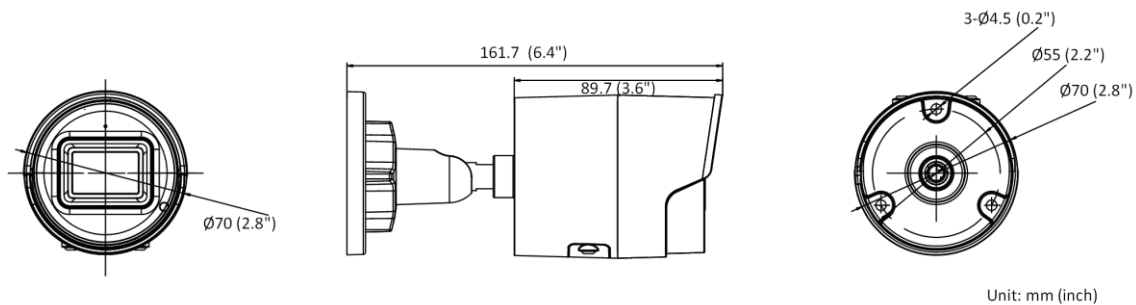

General	
Linkage Method	Upload to FTP/memory card/NAS, notify surveillance center, trigger recording, trigger capture, send email
Camera Material	Aluminum alloy body IR cover: plastic
Camera Dimension	Ø70 mm × 161.7 mm (Ø2.8" × 6.4")
Package Dimension	216 mm × 121 mm × 118 mm (8.6" × 4.8" × 4.7")
Camera Weight	Approx. 495 g (1.1 lb.)
With Package Weight	Approx. 759 g (1.7 lb.)
Storage Conditions	-30 °C to 60 °C (-22 °F to 140 °F). Humidity 95% or less (non-condensing)
Startup and Operating Conditions	-30 °C to 60 °C (-22 °F to 140 °F). Humidity 95% or less (non-condensing)
Web Client Language	33 languages English, Russian, Estonian, Bulgarian, Hungarian, Greek, German, Italian, Czech, Slovak, French, Polish, Dutch, Portuguese, Spanish, Romanian, Danish, Swedish, Norwegian, Finnish, Croatian, Slovenian, Serbian, Turkish, Korean, Traditional Chinese, Thai, Vietnamese, Japanese, Latvian, Lithuanian, Portuguese (Brazil), Ukrainian
General Function	Anti-flicker, heartbeat, password reset via email, pixel counter
Firmware Version	V5.5.113
Software Reset	Yes
Power Consumption and Current	12 VDC, 0.5 A, max. 6 W PoE (802.3af, 36 V to 57 V), 0.2 A to 0.13 A, max. 7.2 W
Power Supply	12 VDC ± 25%, reverse polarity protection PoE: 802.3af, Class 3
Power Interface	Ø5.5 mm coaxial power plug
Approval	
EMC	FCC (47 CFR Part 15, Subpart B); CE-EMC (EN 55032: 2015, EN 61000-3-2: 2014, EN 61000-3-3: 2013, EN 50130-4: 2011 +A1: 2014); RCM (AS/NZS CISPR 32: 2015); IC (ICES-003: Issue 6, 2016); KC (KN 32: 2015, KN 35: 2015)
Safety	UL (UL 60950-1); CB (IEC 60950-1:2005 + Am 1:2009 + Am 2:2013); CE-LVD (EN 60950-1:2005 + Am 1:2009 + Am 2:2013); BIS (IS 13252(Part 1):2010+A1:2013+A2:2015)
Environment	CE-RoHS (2011/65/EU); WEEE (2012/19/EU); Reach (Regulation (EC) No 1907/2006)
Protection	IP67 (IEC 60529-2013)

#### ▪ Available Model

DS-2CD2083G2-I (2.8/4/6 mm)

DS-2CD2083G2-IU (2.8/4/6 mm)

DS-2CD2083G2-IU (2.8 mm) (Black)

## Dimension