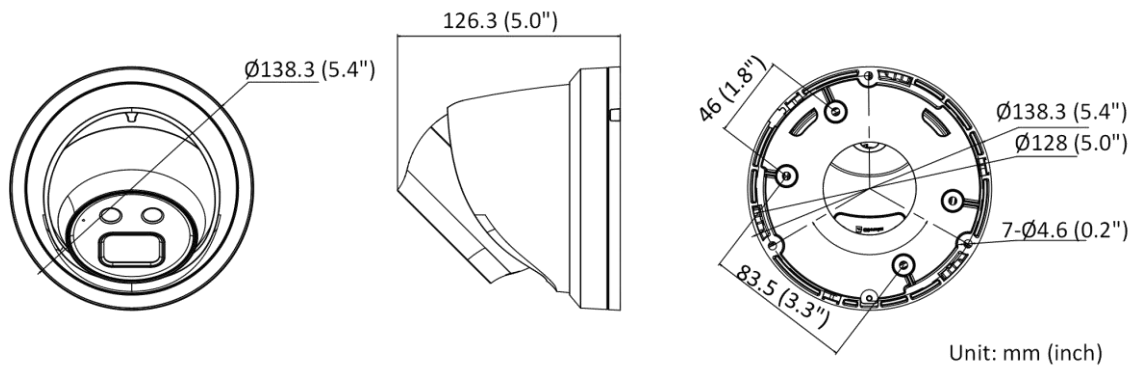

▪ **Dimension**

▪ **Accessory**

▪ **Optional**

DS-1276ZJ-SUS Corner Mount	DS-1275ZJ-SUS Vertical Pole Mount	DS-1271ZJ-140 Pendant Mount
DS-1273ZJ-140B Wall Mount	DS-1273ZJ-140 Wall Mount	DS-1280ZJ-PT6 Junction Box