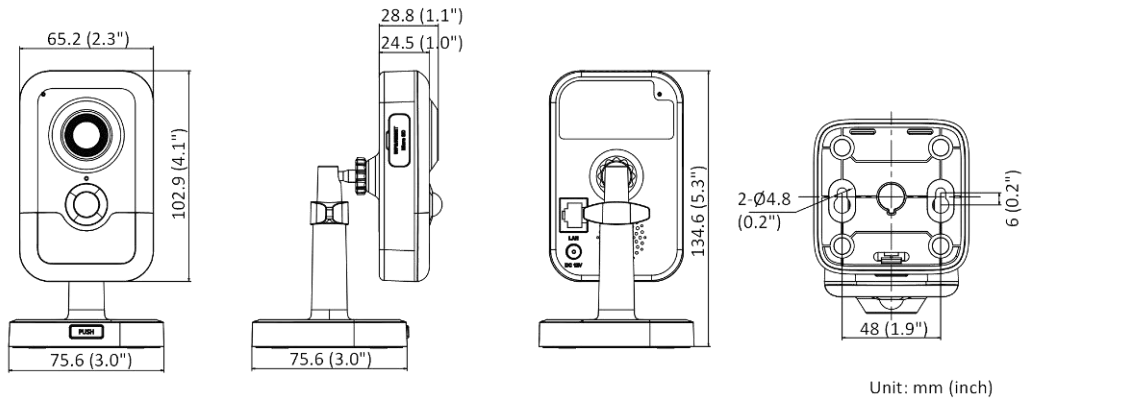

Web Client Language	33 languages English, Russian, Estonian, Bulgarian, Hungarian, Greek, German, Italian, Czech, Slovak, French, Polish, Dutch, Portuguese, Spanish, Romanian, Danish, Swedish, Norwegian, Finnish, Croatian, Slovenian, Serbian, Turkish, Korean, Traditional Chinese, Thai, Vietnamese, Japanese, Latvian, Lithuanian, Portuguese (Brazil), Ukrainian
General Function	Anti-flicker, heartbeat, password reset via email, pixelouner
Storage Conditions	-10 °C to 40 °C (14 °F to 104 °F). Humidity 95% or less (non-condensing)
Startup and Operating Conditions	-10 °C to 40 °C (14 °F to 104 °F). Humidity 95% or less (non-condensing)
Camera Material	Plastic
Camera Dimension	2 mm: 102.9 mm × 65.2 mm × 28.8 mm (4.1" × 2.6" × 1.1") 2.8 mm and 4 mm: 102.9 mm × 65.2 mm × 32.6 mm (4.1" × 2.6" × 1.3")
Package Dimension	150 mm × 125 mm × 99 mm (5.9" × 4.9" × 3.9")
Camera Weight	Approx. 120 g (0.3 lb.)
With Package Weight	Approx. 430 g (0.9 lb.)
Approval	
EMC	FCC SDoC (47 CFR Part 15, Subpart B); CE-EMC (EN 55032: 2015, EN 61000-3-2:2019, EN 61000-3-3:2013+A1:2019, EN 50130-4: 2011 +A1: 2014); KC (KN 32: 2015, KN 35: 2015)
Safety	UL (UL 62368-1); CB (IEC 62368-1:2014+A11); CE-LVD (EN 62368-1:2014/A11:2017)
Environment	CE-RoHS (2011/65/EU); WEEE (2012/19/EU); Reach (Regulation (EC) No 1907/2006)

▪ **Dimension**

2 mm Model

2.8 and 4 mm Model

Distributed by

**HIKVISION®****Headquarters**

No.555 Qianmo Road, Binjiang District,
Hangzhou 310051, China
T +86-571-8807-5998
overseasbusiness@hikvision.com

Hikvision USA
T +1-909-895-0400
sales.usa@hikvision.com