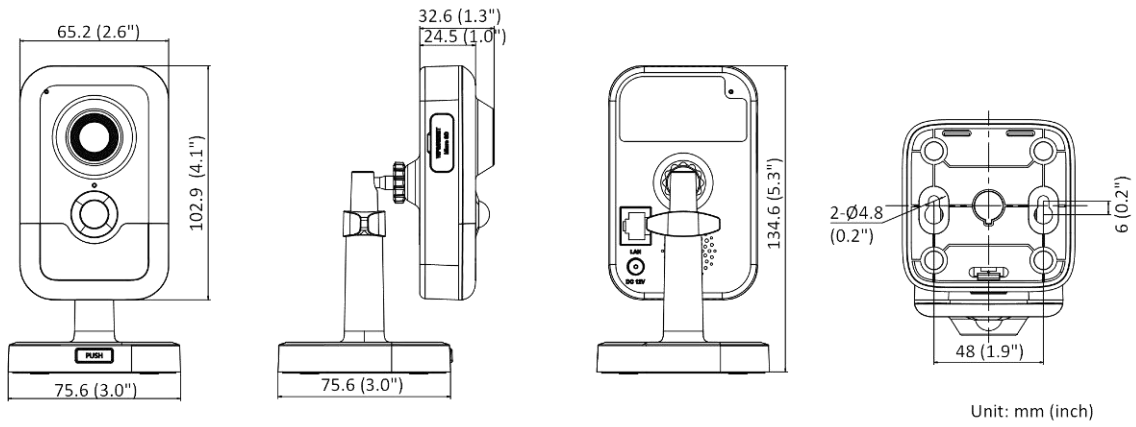

Web Client Language	33 languages English, Russian, Estonian, Bulgarian, Hungarian, Greek, German, Italian, Czech, Slovak, French, Polish, Dutch, Portuguese, Spanish, Romanian, Danish, Swedish, Norwegian, Finnish, Croatian, Slovenian, Serbian, Turkish, Korean, Traditional Chinese, Thai, Vietnamese, Japanese, Latvian, Lithuanian, Portuguese (Brazil), Ukrainian
General Function	Anti-flicker, heartbeat, password reset via email, pixelouner
Storage Conditions	-10 °C to 40 °C (14 °F to 104 °F). Humidity 95% or less (non-condensing)
Startup and Operating Conditions	-10 °C to 40 °C (14 °F to 104 °F). Humidity 95% or less (non-condensing)
Camera Material	Plastic
Camera Dimension	2 mm: 102.9 mm × 65.2 mm × 28.8 mm (4.1" × 2.6" × 1.1") 2.8 mm and 4 mm: 102.9 mm × 65.2 mm × 32.6 mm (4.1" × 2.6" × 1.3")
Package Dimension	150 mm × 125 mm × 99 mm (5.9" × 4.9" × 3.9")
Camera Weight	Approx. 120 g (0.3 lb.)
With Package Weight	Approx. 430 g (0.9 lb.)
Approval	
EMC	FCC SDoC (47 CFR Part 15, Subpart B); CE-EMC (EN 55032: 2015, EN 61000-3-2:2019, EN 61000-3-3:2013+A1:2019, EN 50130-4: 2011 +A1: 2014); KC (KN 32: 2015, KN 35: 2015)
Safety	UL (UL 62368-1); CB (IEC 62368-1:2014+A11); CE-LVD (EN 62368-1:2014/A11:2017)
Environment	CE-RoHS (2011/65/EU); WEEE (2012/19/EU); Reach (Regulation (EC) No 1907/2006)

▪ **Dimension**

2 mm Model

2.8 and 4 mm Model

Distributed by

**HIKVISION®****Headquarters**

No.555 Qianmo Road, Binjiang District,
Hangzhou 310051, China
T +86-571-8807-5998
overseasbusiness@hikvision.com

Hikvision USA
T +1-909-895-0400
sales.usa@hikvision.com