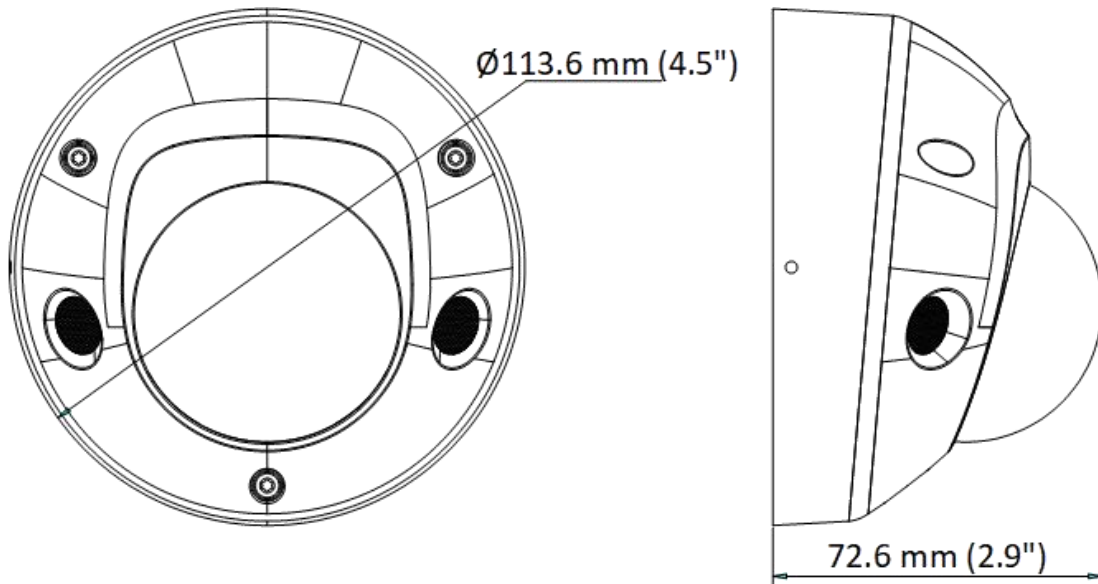

Safety	UL (UL 62368-1) CB (IEC 62368-1: 2014+A11) CE-LVD (EN 62368-1: 2014/A11: 2017) LOA (IEC/EN 60950-1)
Environment	CE-RoHS (2011/65/EU) WEEE (2012/19/EU) Reach (Regulation (EC) No 1907/2006)
Electrical Safety Protection	IP67 (IEC 60529-2013) IK8 (IEC 62262:2002)

▪ **Available Model**

DS-2CD2547G2-LS (2.8/4 mm)

DS-2CD2547G2-LS (2.8 mm) (Black)

▪ **Dimension**

Unit: mm (inch)