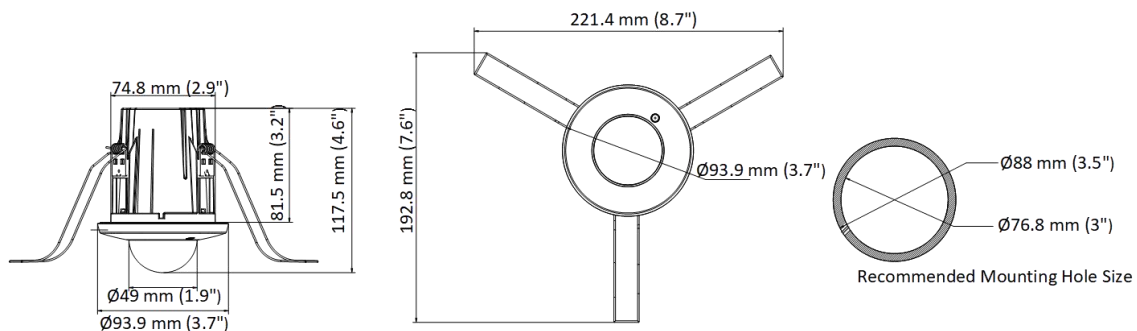

Camera Weight	Approx. 155 g (0.3 lb.)
With Package Weight	Approx. 325 g (0.7 lb.)
Approval	
EMC	FCC (47 CFR Part 15, Subpart B); CE-EMC (EN 55032: 2015, EN 61000-3-2:2019, EN 61000-3-3:2013+A1:2019, EN 50130-4: 2011 +A1: 2014);
Safety	CB (IEC 62368-1:2014+A11); CE-LVD (EN 62368-1:2014/A11:2017)
Environment	CE-RoHS (2011/65/EU); WEEE (2012/19/EU); Reach (Regulation (EC) No 1907/2006)

▪ Dimension

Unit: mm (inch)

Distributed by

**HIKVISION®****Headquarters**

No.555 Qianmo Road, Binjiang District,
Hangzhou 310051, China
T +86-571-8807-5998
overseasbusiness@hikvision.com

Hikvision USA
T +1-909-895-0400
sales.usa@hikvision.com