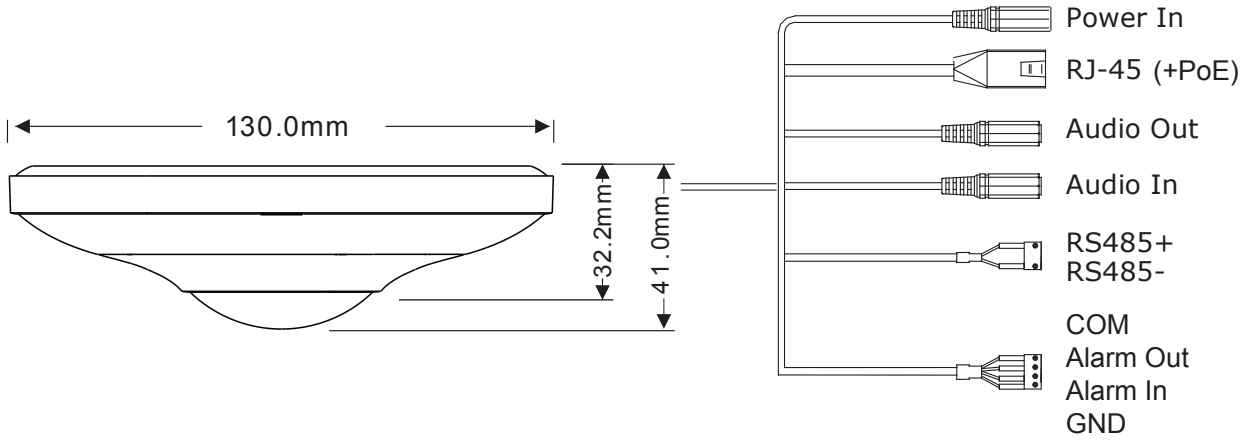

DIMENSIONS

ACCESSORIES

PR-B50JB