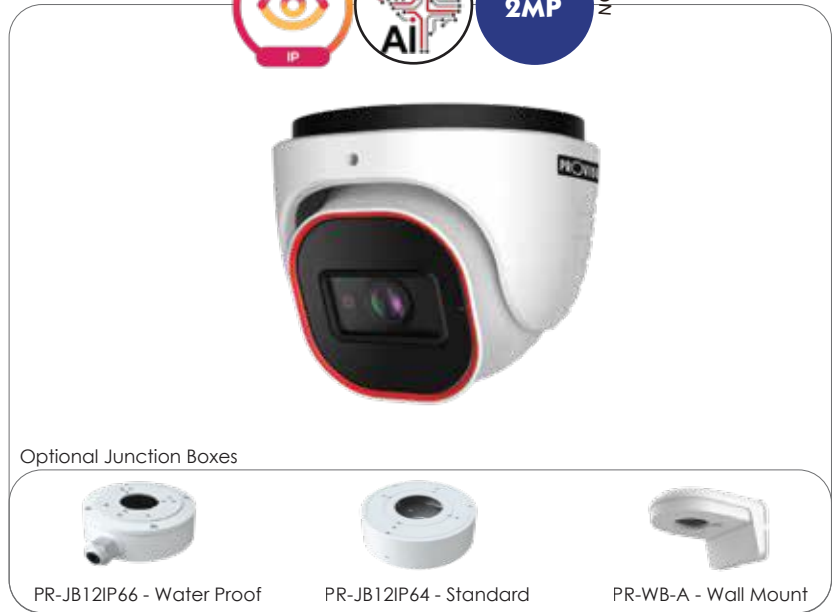

# 20M IR FIXED LENS DOME CAMERA

DI-320IPE-28

1/2.8" CMOS Sensor  
2 Mega-Pixel  
True Day & Night (IR Cut Removable)  
H.265 (HEVC) Compression  
0 Lux (IR On) Min. Illumination

ONVIF  
True WDR  
3D Noise Reduction  
Motion Detection and Privacy Masking  
AI Analytics (DDA + Face Detection)

Built-in Microphone  
Audio Input  
2.8mm Fixed Lens  
20m IR Illumination  
PoE Support

IP 67 Protection  
Micro SD Card Support

## Specifications

Camera	Video	Model	DI-320IPE-28
		Image Sensor	1/2.8" CMOS (16:9)
		Effective Pixels	1920x1080
		Electronic Shutter	1/25s ~ 1/100000s
		Frame Rate	1-25/30FPS
		Day & Night	ICR
		Min. Illumination	Day: 0.1lux / Night: 0.005lux (@F1.6, AGC On) 0lux with IR on
	Audio	Audio compression	G.711A/G.711U
		Communication	One-way Audio
	Image Processing	Image Settings	AWB, AGC Adjustable, Exposure Mode (Auto) Sharpness, Saturation, Brightness & Contrast Adjustable
		Image Enhancement	True WDR (120dB), BLC, HLC, ROI
		Noise Reduction	3D-DNR
		Image Orientation	Mirror/Flip
		Privacy Zone	Yes
		Motion Detection	Yes
Compression	Analytics	Object Detection (Sterile Area, Line Crossing, Object Counting), Face Detection (10 Faces per frame), Camera Tampering	
	Video Compression	H.265S/H.264S*, H.265+/H.264+/H.265/H.264/MJPEG**	
	Resolution	2MP / 1MP / D1 (704x576) / QVGA (480x240) / CIF (352x288)	
	Multi-Stream	Master Stream: 2MP (1920x1080) / 1MP (1280x720) (1~30fps) Sub-Stream: 1MP/QVGA/D1/CIF	
	Third Stream	QVGA/D1/CIF (1~30fps)	
	Bit rate	64Kbps ~ 4Mbps@H.265 / 64Kbps ~ 6Mbps@H.264	
	Encode Mode	VBR/CBR	
Image Quality	Five levels under VBR; Free adjustment under CBR		