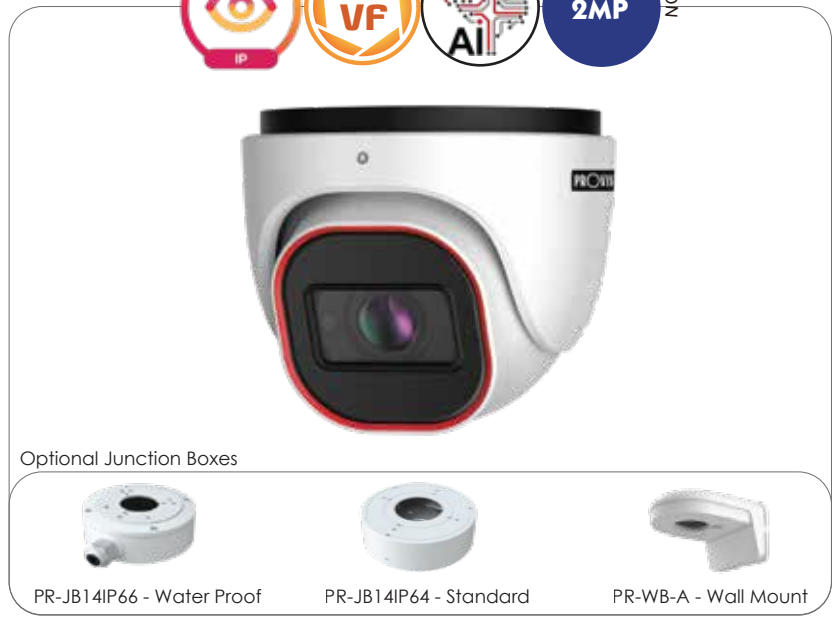

40M IR MVF LENS DOME CAMERA

DI-320IPE-MVF

- | | | | |
|-------------------------------------|--------------------------------------|----------------------------|-----------------------|
| 1/2.9" CMOS Sensor | ONVIF | Built-in Microphone | IP 67 Protection |
| 2 Mega-Pixel | Digital WDR | Audio Input | Micro SD Card Support |
| True Day & Night (IR Cut Removable) | 3D Noise Reduction | 2.8-12mm Motorized VF Lens | |
| H.265 (HEVC) Compression | Motion Detection and Privacy Masking | 40m IR Illumination | |
| 0 Lux (IR On) Min. Illumination | Basic Analytics | PoE Support | |

Specifications

Camera	Video	Model	DI-320IPE-MVF
		Image Sensor	1/2.8" CMOS (16:9)
		Effective Pixels	1920x1080
		Electronic Shutter	1/25s ~ 1/100000s
		Frame Rate	1-25/30FPS
		Day & Night	ICR
		Min. Illumination	Day: 0.1lux / Night: 0.005lux (@F1.6, AGC On) 0lux with IR on
	Audio	Audio compression	G.711A/G.711U
		Communication	One-way Audio
	Image Processing	Image Settings	AWB, AGC Adjustable, Exposure Mode (Auto) Sharpness, Saturation, Brightness & Contrast Adjustable
		Image Enhancement	True WDR (120dB), BLC, HLC, ROI
		Noise Reduction	3D-DNR
		Image Orientation	Mirror/Flip
		Privacy Zone	Yes
		Motion Detection	Yes
Compression	Analytics	Object Detection (Sterile Area, Line Crossing, Object Counting), Face Detection (10 Faces per frame), Camera Tampering	
	Video Compression	H.265S/H.264S*, H.265+/H.264+/H.265/H.264/MJPEG**	
	Resolution	2MP / 1MP / D1 (704x576) / QVGA (480x240) / CIF (352x288)	
	Multi-Stream	Master Stream: 2MP (1920x1080) / 1MP (1280x720) (1~30fps) Sub-Stream: 1MP/QVGA/D1/CIF	
	Bit rate	64Kbps ~ 4Mbps@H.265 / 64Kbps ~ 6Mbps@H.264	
	Encode Mode	VBR/CBR	
	Image Quality	Five levels under VBR; Free adjustment under CBR	