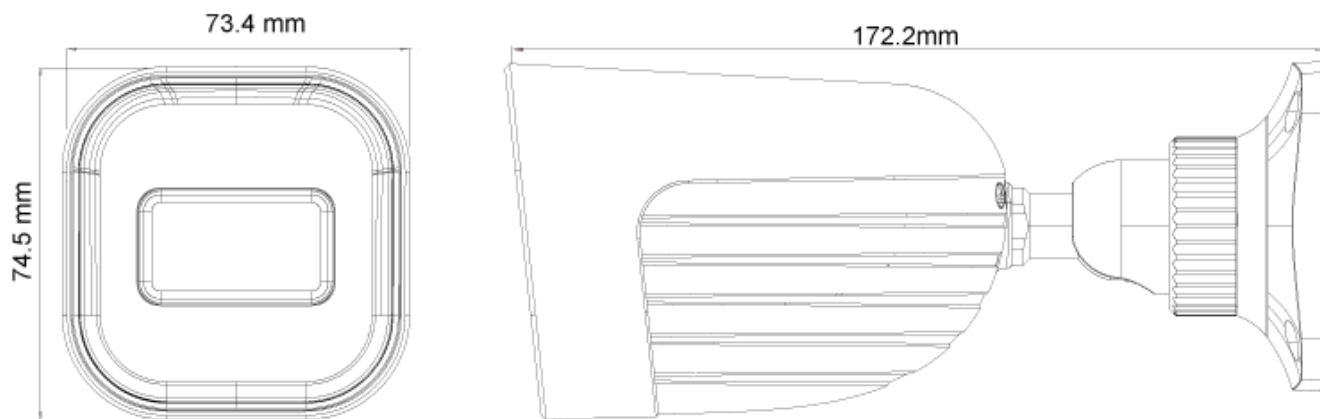

### MAIN FEATURES

- 2MP
- S-SIGHT
- 1920x1080 Resolution
- Wide field of view 106°
- 3D-DNR
- IP67

### ANALYTICS

- General Analytics: Camera Tampering
- Standard Analytics: Line Crossing, Sterile Area

## SPECIFICATIONS

Image Sensor	1/2.8" CMOS (16:9)
Effective Pixels	1920x1080
Electronic Shutter	1/25s ~ 1/100000s
Frame Rate	1-25/30FPS
Day & Night	ICR
Min. Illumination	Day: 0.1lux / Night: 0.005lux (@F1.6, AGC on) 0lux with IR on
Audio compression	N/A
Communication	N/A
Image Settings	AWB, AGC Adjustable, Exposure Mode (Auto) Sharpness, Saturation, Brightness & Contrast Adjustable
Image Enhancement	DWDR, BLC, HLC, ROI
Noise Reduction	3D-DNR
Image Orientation	Mirror/Flip
Privacy Zone	Yes
Motion Detection	Yes
Analytics	General Analytics: Camera Tampering Standard Analytics: Line Crossing, Sterile Area
Video Compression	H.265 / H.264 / MJPEG (Substream only)
Resolution	2MP (1920x1080) / D1 (704x576) / QVGA (480x240) / CIF (352x288)
Multi-Stream	Master Stream: 2MP (1920x1080) / 1MP (1280x720) (1~30fps) Substream: QVGA/D1/CIF (1~30fps)
Bit rate	64Kbps ~ 4Mbps@H.265 / 64Kbps ~ 6Mbps@H.264
Encode Mode	VBR/CBR
Image Quality	Five levels under VBR; Free adjustment under CBR
IR Distance	20m (1 High-Power IR LED)
Lens (Field of View)	2.8mm (106°)

## DIMENSIONS