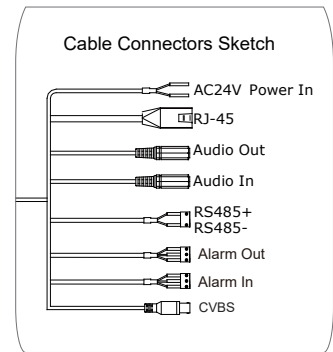

ULTRA-Z IP

Z-20IP-3(IR)
Z-20IPE-2(IR)+

Main Features:

- ONVIF
- Dual Video Stream
- H.264 Video Compression
- G.711U Audio Compression
- 2 Way Audio
- Alarm (I/O): 1 Input / 1 Output
- RS-485 Connectivity
- 100m IR Distance
- Preset speed of 350°/Sec (max)
- Preset accuracy up to 0.1°
- Endless 360° Pan Rotation
- 180° Continuous Tilt with Auto Flip
- 256 Preset Position
- 4 Pattern, 8 Scan Routes and 8 Cruise Lanes
- Park Action
- Fully function web-client
- 3D-DNR Noise Reduction
- Digital WDR
- IP66 Water-proof and Dust-proof
- Excellent High Resolution Picture Quality
- True Day/Night with ICR Filter
- WB/BLC/AGC

Specifications

		Model	Z-20IP-3 (IR)	Z-20IPE-2 (IR)+
Camera	Video	Image Sensor	1/2.8" CMOS	
		Effective Pixels	2048×1536	1920×1080
		Sync System	Progressive Scan	
		Electronic Shutter	1/25s ~ 1/10000s	
		Day & Night	ICR (Auto/Day/Night)	
		Min. Illumination	0.05 Lux (Color), 0.01 Lux (B&W), 0 Lux (IR On)	
	Lens	S/N Ratio	>52dB	
		Optical Zoom	x20 (F1.6~4.7mm - F3.5~97mm)	
		Digital Zoom	x12	
		Focus	Auto / Manual	
Audio	Minimum Focus Distance	1m		
	Horizontal Angle of View	54.1° (Wide) ~ 2.8° (Tele)		
Image Enhancement	Audio compression	G.711-U		
	Communication	Two Way Audio		
	Image Settings	AWB Adjustable		
		Exposure Mode		
	Sharpness, Saturation, Brightness & Contrast Adjustable			
	Auto Gain Adjustable			
	BLC	Yes		
	Sense-Up	Yes (5 Levels)		
	WDR Range	Digital WDR		
	Noise Reduction	3D-DNR		
Image Orientation	Mirror/Flip			
Compression	Privacy Zone	Yes		
	Motion Detection	Yes		
	Video Compression	H.264 Main Profile		
	Resolution	Main Stream: 3MP, 1080P	Main Stream: 1080P, 720P	
		Sub-Stream: D1, CIF	Sub-Stream: D1, CIF	
	Multi-stream	3MP* (1~30fps) 1080P (1~30fps) 720P** (1~30fps) D1 (1~30fps) / CIF (1~30fps)		
	Bit rate	64Kbps ~ 8Mbps		
	Encode Mode	VBR/CBR		
	Image Quality	Six levels under VBR; Free adjustment under CBR		