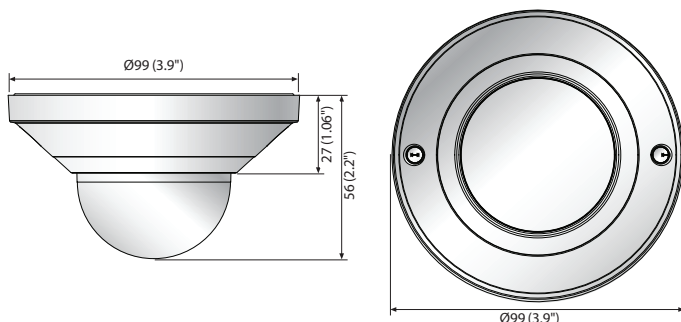

Dimensions

Unit: mm (inch)

Accessories (Optional)