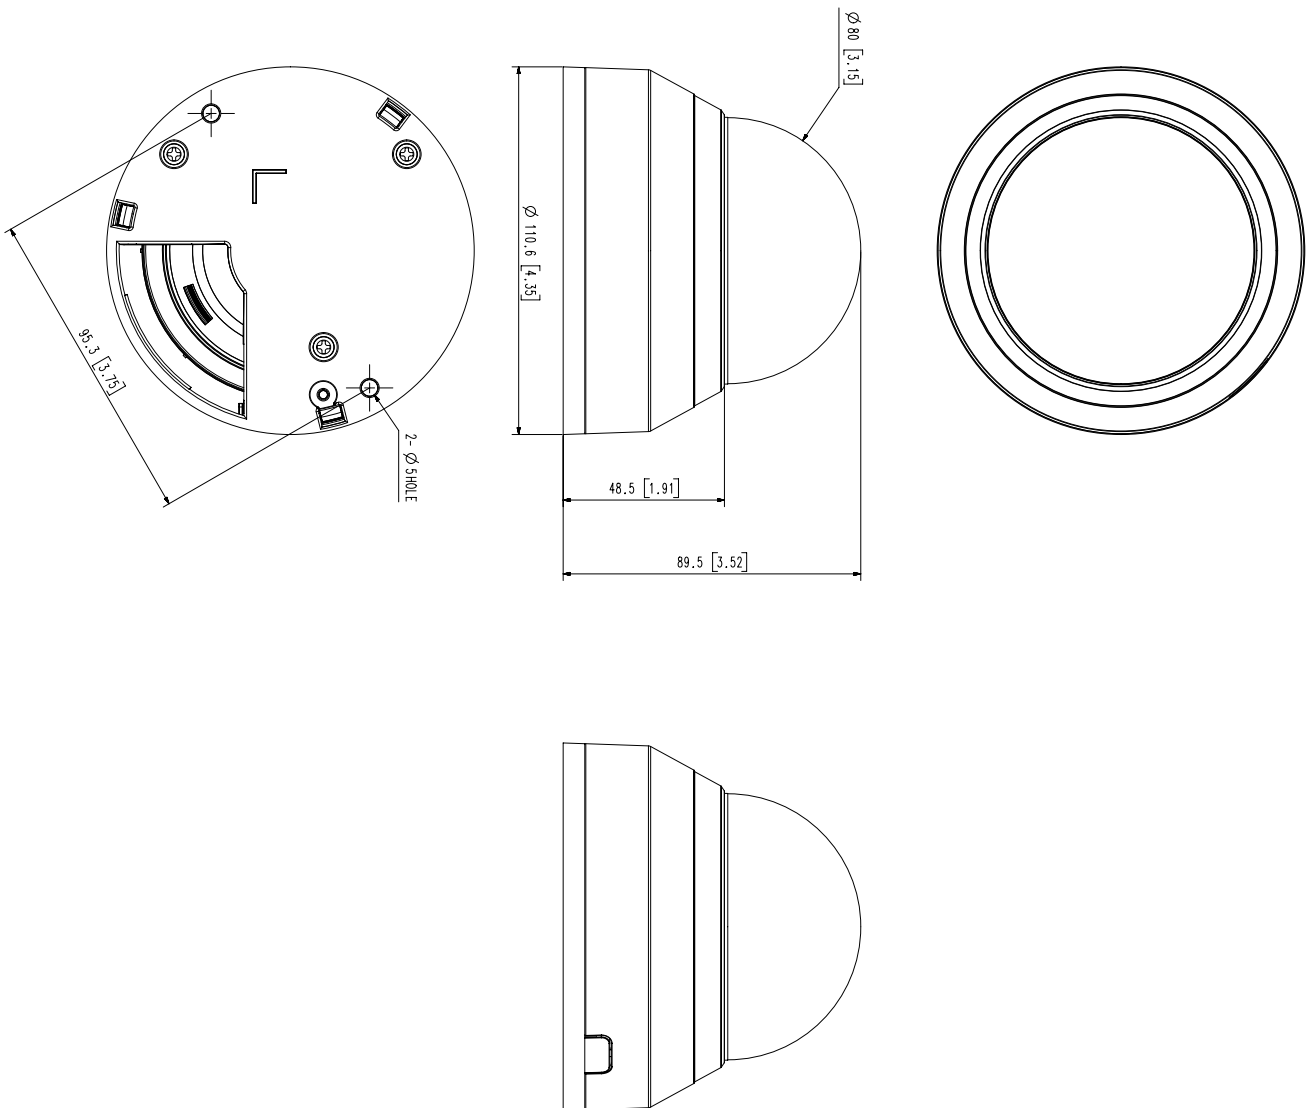

QND-8030R

5M H.265 NW IR Dome Camera

Key Features

- Max. 5Megapixel (2592 x 1944) resolution
- 6mm fixed lens
- 0.15Lux (Color), 0Lux (B/W, IR LED on)
- Max. 30fps@5MP (H.265 / H.264)
- H.265, H.264, MJPEG codec support, Multiple streaming
- Day & Night, WDR (120dB)
- Tampering, Motion detection, Defocus detection
- Micro SD / SDHC / SDXC memory slot (Max. 128GB)
- Hallway view, WiseStream II support
- IR Viewable length 20m, PoE

Dimension

QND-8010R/8020R/8030R
UNIT : mm [inch]