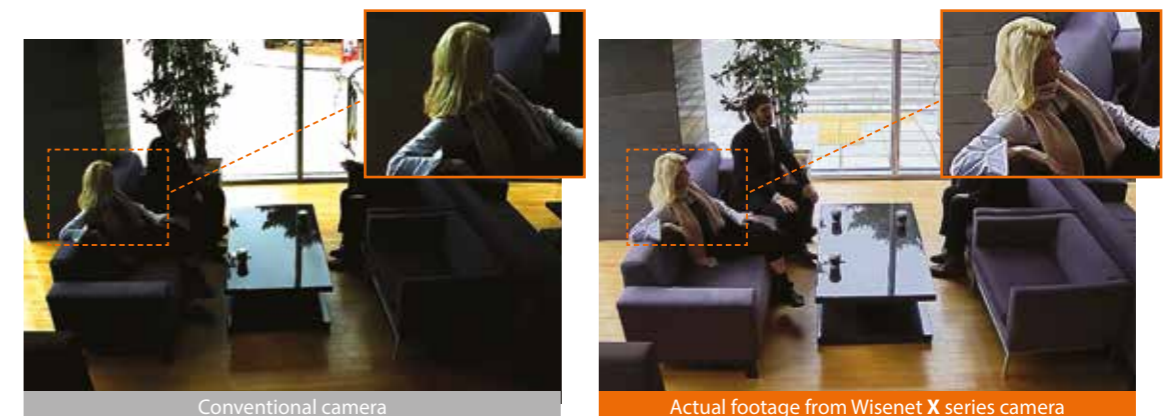

An existing WDR image is captured by composing 2 frames with different exposures. The Wisenet X series with **150dB** WDR uses 4 frames to create a more natural image. Motion blur is a critical weakness of existing WDR, but this new technology removes all movement, providing clear and vivid images.