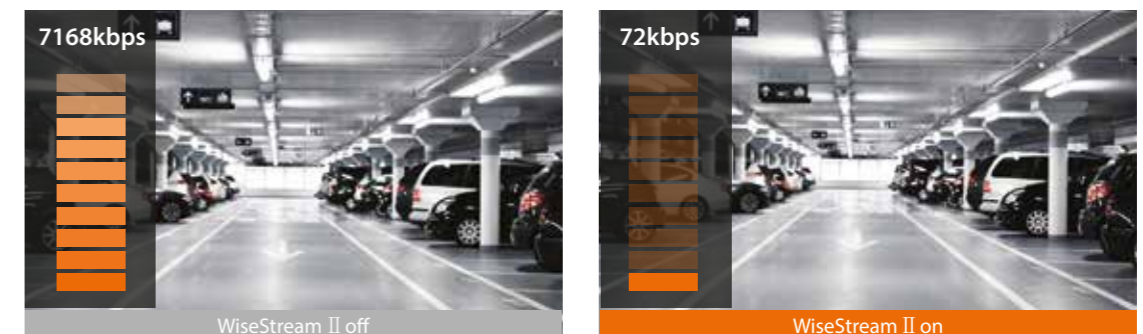

Improve bandwidth by up to 99% using WiseStream II

Using WiseStream II, **Hanwha Techwin's** video compression technology, the Wisenet X series reduces data by up to 99% compared to current H.264 technology, when combined with H.265 compression. System costs are also greatly reduced without comprising image quality.