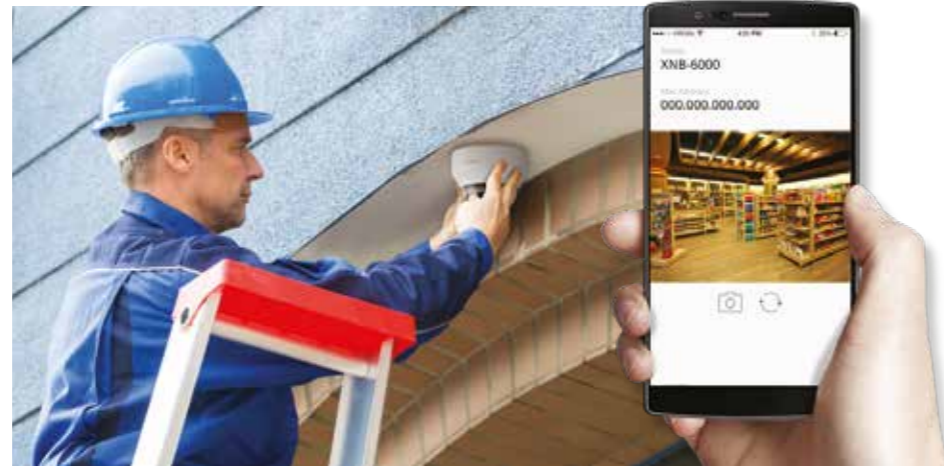

More convenient installation with USB

Using the USB port, the installer can easily connect Wisenet X series cameras and mobile devices through Wi-Fi. Viewing and lens angles can be checked immediately after installation. No additional devices are required, saving both time and money.