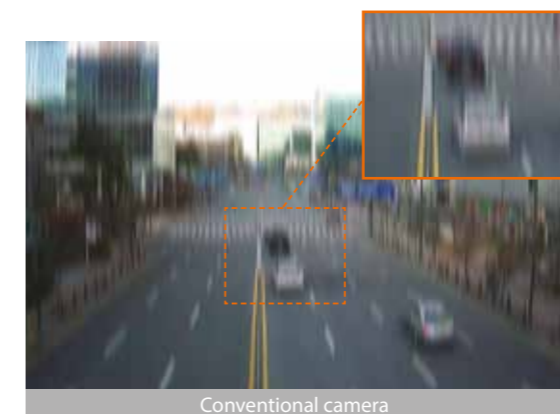

Conventional camera

Actual footage from Wisenet X series camera

CAPTURE EVERY MOMENT

More accurate stabilisation using gyro sensors

Gyro sensors have been added to the technology used in existing cameras for more accurate stabilisation. Stabilisation comes into effect when a camera is disturbed by wind or vibrations.