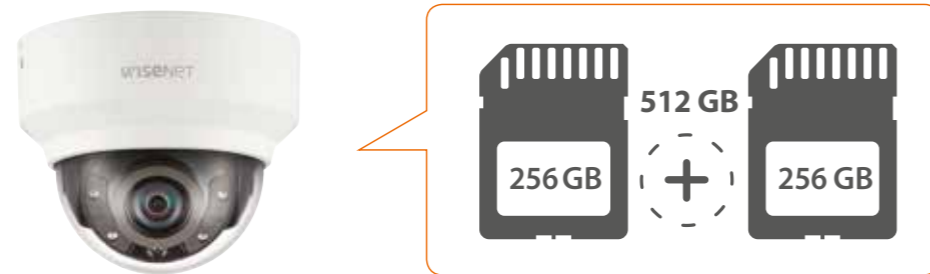

eXtra storage with dual SD slots

Dual SD slots allow up to **512 GB** to be saved automatically to the camera, keeping data safe in the event of an unstable network.