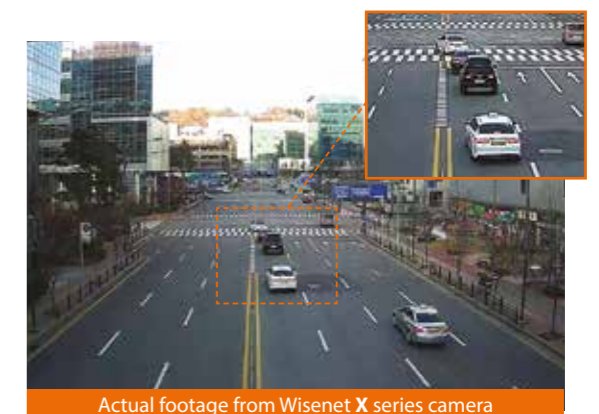

Actual footage from Wisenet X series camera

※XNB-8000/6000 supported