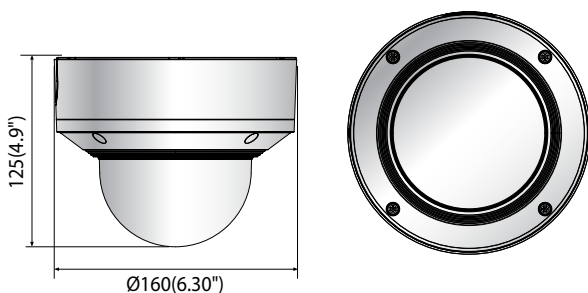

Dimensions

Unit : mm (inch)

Accessories (Optional)