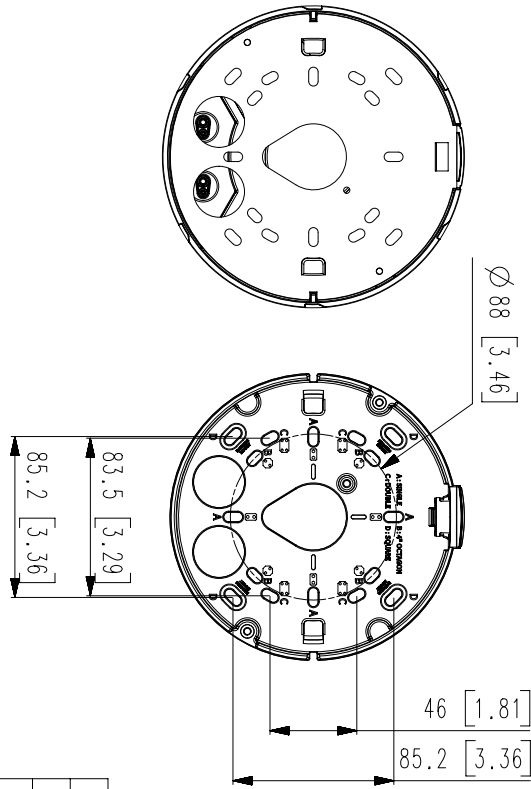

16		
15		
14		
13	XND-9082RV	19.12.
12	XND-7082RV	19.12.
11	XND-6082RV	19.12.
10	PND-A7081RV	19.12.
9	PND-A6081RV	19.12.
8	XND-8081REV	19.12.
7	XND-6081REV	19.12.18
6	PND-A9081R	19.09.27
5	XND-8081RV	19.09.27
4	XND-6081RV	19.09.27
3	XND-6081V	19.09.27
2	XND-8081VZ	19.09.27
1	XND-6081VZ	19.09.27
No.	MODEL NAME	DATE

Unit: mm [inch] SCALE: 1/1

© Hanwha Techwin Co., Ltd. All rights reserved.

Hanwha Techwin

© 2020 Hanwha Techwin Co., Ltd. All rights reserved.