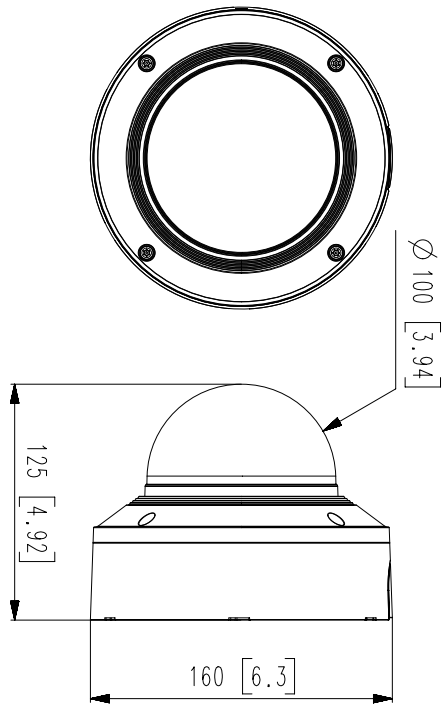

16		
15		
14		
13	XND-9082RV	19.12.
12	XND-7082RV	19.12.
11	XND-6082RV	19.12.
10	PND-A7081RV	19.12.
9	PND-A6081RV	19.12.
8	XND-8081REV	19.12.
7	XND-6081REV	19.12.18
6	PND-A9081R	19.09.27
5	XND-8081RV	19.09.27
4	XND-6081RV	19.09.27
3	XND-6081V	19.09.27
2	XND-8081VZ	19.09.27
1	XND-6081VZ	19.09.27
No.	MODEL NAME	DATE

Unit: mm [inch] SCALE: 1/1

© Hanwha Techwin Co., Ltd. All rights reserved.

Hanwha Techwin

© 2020 Hanwha Techwin Co., Ltd. All rights reserved.