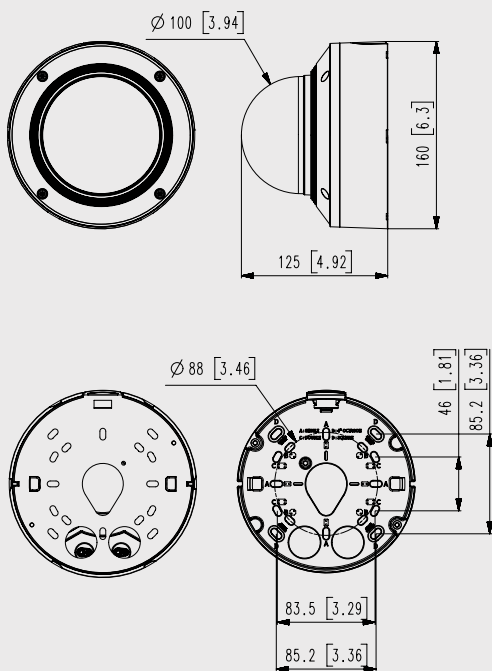

Key Features

- 4K resolution
- 2.8~8.4mm(3x) motorized varifocal
- 0.05Lux@F1.2 (Colour), 0Lux (B/W, IR LED on)
- Max.30fps@4K (H.265/H.264)
- IR viewable length 40m
- Day & Night (ICR), extreme WDR
- DIS with built-in Gyro sensor
- Video Analytics(Defocus, Directional detection, Audio detection, Shock detection, Face/Upper body detection)
- Dual SD slots (Max. 512GB)
- Modular structure, PoE support
- IP52, IK10

Dimensions

Unit:mm(inch)

- The latest product information / specification can be found at hanwha-security.com
- Design and specifications are subject to change without notice.
- Wisenet is the proprietary brand of Hanwha Techwin.

XND-9082RV

NETWORK	
Resolution	3840x2160, 3328x1872,3072x1728, 2592x1944, 2688x1520, 1920x1080, 1600x1200, 1280x1024, 1280x960, 1280x720, 1024x768, 800x600, 800x448, 720x576, 720x480, 640x480, 640x360, 320x240
Max. Framerate	H.265/H.264: Max. 30fps/25fps(60Hz/50Hz) MJPEG: Max. 15fps/12fps(60Hz/50Hz)
Smart Codec	Manual(5ea area), WiseStreamII
Video Quality Adjustment	H.264/H.265: Target bitrate level control MJPEG: Quality level control
Bitrate Control	H.264/H.265: CBR or VBR MJPEG: VBR
Streaming	Unicast(20 users) / Multicast Multiple streaming(Up to 10 profiles)
Audio Compression	G.711 u-law /G.726 Selectable G.726(ADPCM) 8KHz, G.711 8KHz G.726: 16Kbps, 24Kbps, 32Kbps, 40Kbps AAC-LC: 48Kbps at 16KHz
Protocol	IPv4, IPv6, TCP/IP, UDP/IP, RTP(UDP), RTP(TCP), RTCP,RTSP, NTP, HTTP, HTTPS, SSL/TLS, DHCP, FTP, SMTP, ICMP, IGMP, SNMPv1/v2c/v3(MIB-2), ARP, DNS, DDNS, QoS, UPnP, Bonjour, LLDP, SRTP (TCP, UDP Unicast)
Security	HTTPS(SSL) Login Authentication Digest Login Authentication IP Address Filtering User access log 802.1X Authentication(EAP-TLS, EAP-LEAP) Device Certificate(Hanwha Techwin Root CA)
Edge Storage	Micro SD/SDHC/SDXC 2slot 512GB(256Gx2)
Application Programming Interface	ONVIF Profile S/G/T, SUNAPI(HTTP API) Wisenet open platform
Webpage Language	English, Korean, Chinese, French, Italian, Spanish, German, Japanese, Russian, Swedish,, Portuguese, Czech, Polish, Turkish, Dutch, Hungarian, Greek
Web Viewer	Supported OS: Windows 8.1 or later, Mac OS X 10.13 or later Recommended Browser: Google Chrome Supported Browser: MS Explore11, MS Edge, Mozilla Firefox(Window 64bit only), Apple Safari(Mac OS X only)
Memory	4GB RAM, 512MB Flash
ENVIRONMENTAL	
Operating Temperature / Humidity	-25°C ~ +60°C (-13°F ~ +140°F) / Less than 95% RH (non condensing)
Storage Temperature / Humidity	-50°C ~ +60°C(-58°F ~ +140°F) / Less than 90% RH
Certification	IP52, IK10
ELECTRICAL	
Input Voltage	PoE(IEEE802.3af), 12VDC
Power Consumption	PoE : typ 10.7W, max 12.95W 12VDC : typ 9.0W, max 11.5W
MECHANICAL	
Color / Material	White / Aluminum
RAL Code	RAL9003
Product dimensions / weight	$\varnothing 160 \times 125 \text{mm}(6.30 \times 4.92 \text{")}$, Weight : 1.6kg
Conduit hole	1/2"
Hanging mount(Dome)	SBP-167HMW, SBP-167HM
Skin cover(Dome)	SBC-160B
DORI	
Detect (25PPM/ 8PPF)	Wide: 49.9m(163.71ft) / Tele: 209.9m(688.65ft)
Observe (63PPM/ 19PPF)	Wide: 19.9m(65.29ft) / Tele: 83.9m(275.26ft)
Recognize (125PPM/ 38PPF)	Wide: 10.0m(32.80ft) / Tele: 42.0m(137.80ft)
Identify (250PPM/ 76PPF)	Wide: 5.0m(16.40ft) / Tele: 21.0m(68.90ft)