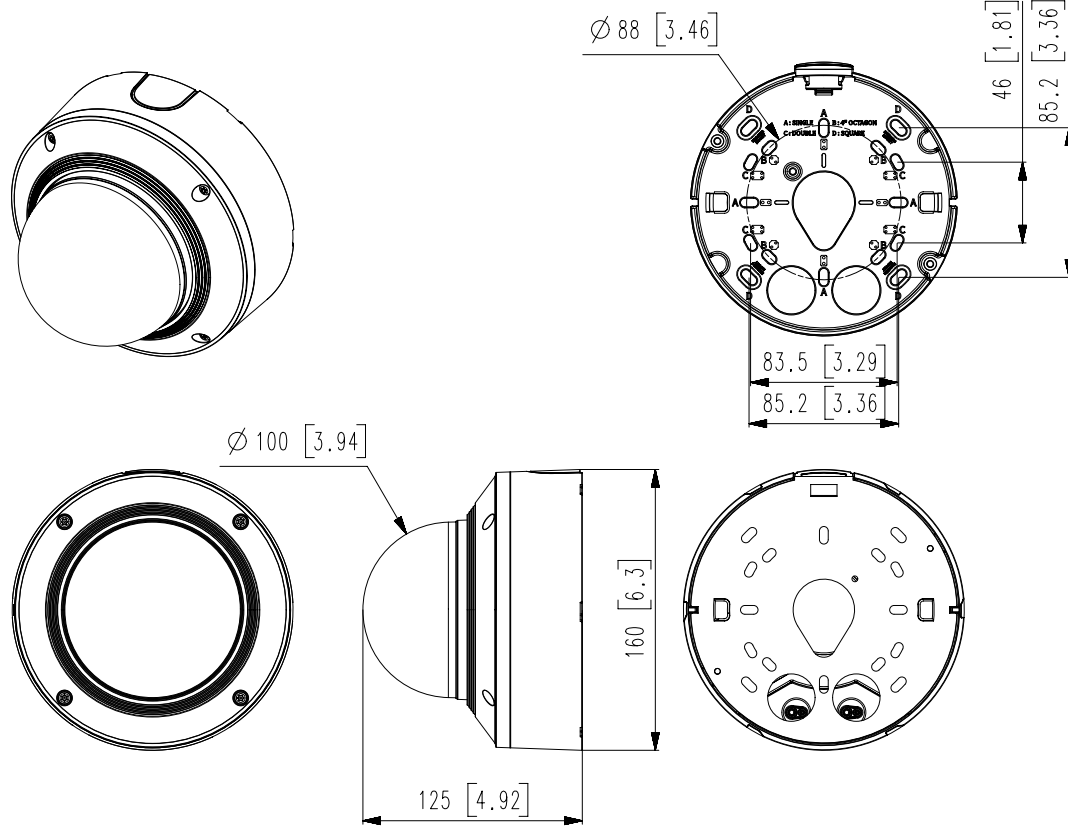

Edge Storage	Micro SD/SDHC/SDXC 2slot Max. 1TB (512GB * 2)
Memory	4GB RAM, 512MB Flash

Environmental & Electrical	
---------------------------------------	--

Operating Temperature / Humidity	-25 °C ~ 50 °C(-13°F ~ +122°F) * Maximum temperature : +55°C (intermittent) less than 95% RH(non-condensing) Humidity control /w GORE vent
Storage Temperature / Humidity	-50°C ~ +60°C(-58°F ~ +140°F) / Less than 90% RH
Certification	IP52, IK10
Input Voltage	PoE+(IEEE802.3at, Class4), 12VDC
Power Consumption	PoE+: Max 22.5W, typical 17.9W 12VDC: Max 20.0W, typical 15.6W Power redundancy failover

Mechanical	
-------------------	--

Color / Material	White / Aluminum Hard-coated dome bubble
RAL Code	RAL9003
Product Dimensions / Weight	Ø160x125mm(6.30x4.92"), 1600g(3.53 lb)
Compatible Conduit hole / Gangbox	1/2" (M20) single, double, 4" octagon, 4" square

DORI (EN62676-4 standard)	
----------------------------------	--

Detect (25PPM/ 8PPF)	Wide: 44.8m(147.02ft) / Tele: 151.3m(496.29ft)
Observe (63PPM/ 19PPF)	Wide: 17.9m(58.81ft) / Tele: 60.5m(198.52ft)
Recognize (125PPM/ 38PPF)	Wide: 9.0m(29.4ft) / Tele: 30.3m(99.26ft)
Identify (250PPM/ 76PPF)	Wide: 4.5m(14.7ft) / Tele: 15.1m(49.63ft)

16		
15	XND-9083RV	21.05.25
14	XND-8093RV	21.05.25
13	XND-8083RV	21.05.25
12	XND-6083RV	21.05.25
11	PND-A6081RV	21.02.08
10	XND-9082RV	19.12.18
9	XND-8082RV	19.12.18
8	XND-8081REV	19.12.18
7	XND-6081REV	19.12.18
6	PND-A9081R	19.09.27
5	XND-8081RV	19.09.27
4	XND-6081RV	19.09.27
3	XND-6081V	19.09.27
2	XND-8081VZ	19.09.27
1	XND-6081VZ	19.09.27
No.	MODEL NAME	DATE
Unit:mm[inch] SCALE:1/1		© Hanwha Techwin