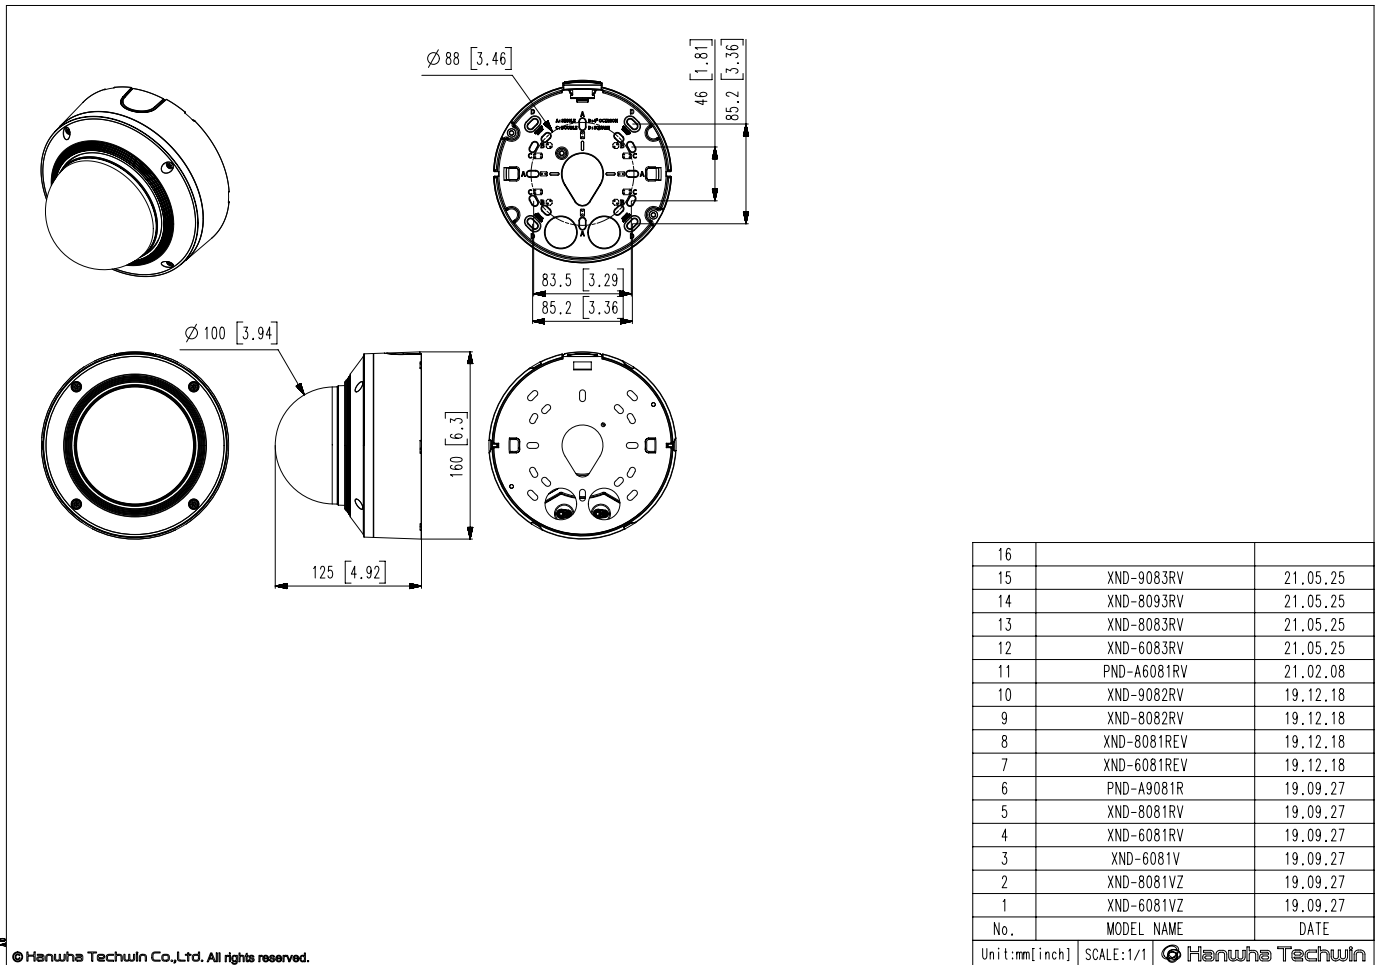

Mechanical

Color / Material	White / Aluminum Hard-coated dome bubble
RAL Code	RAL9003
Product Dimensions / Weight	Ø160x125mm(6.30x4.92"), 1600g(3.53 lb)

Compatible Conduit hole / Gangbox 1/2" (M20)
single, double, 4" octagon, 4" square

XND-9083RV

4K AI IR Dome Camera

CAD

Unit: mm [inch]

© Hanwha Techwin Co.,Ltd. All rights reserved.