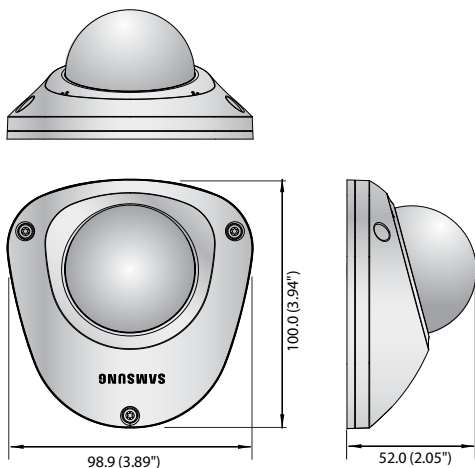

# XNV-6012M

2M Mobile Vandal-Resistant Network Flat Camera

## Key Features

- Max. 2Megapixel (1920 x 1080) resolution
- Max. 60fps@all resolutions (H.265 / H.264)
- 0.04Lux@F2.0 (Color), 0.04Lux@F2.0 (B/W)
- Built-in 2.4mm fixed lens
- H.265, H.264, MJPEG codec supported, Multiple streaming
- Day & Night (Electrical), WDR (150dB)
- Tampering, Loitering, Directional detection, Defocus detection, Fog detection, Virtual line, Enter/Exit, (Dis)Appear, Audio detection, Face detection, Digital auto tracking, Sound classification
- Motion detection, Handover
- SD/SDHC/SDXC memory slot (Max. 256GB)
- IP66, IK10, NEMA4X
- Hallway view, PoE, LDC, M12 connector support

## Dimensions

Unit : mm (inch)