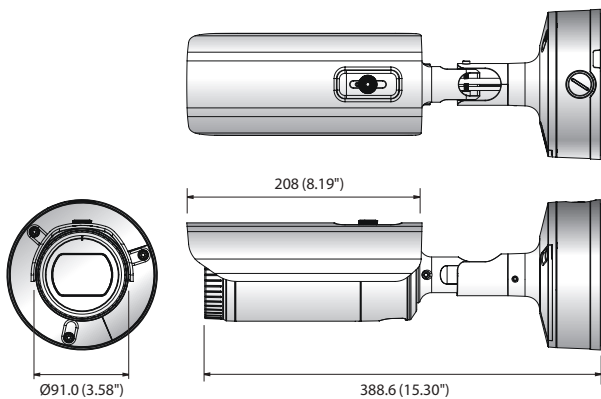

Dimensions

Unit : mm (inch)

Accessories (Optional)