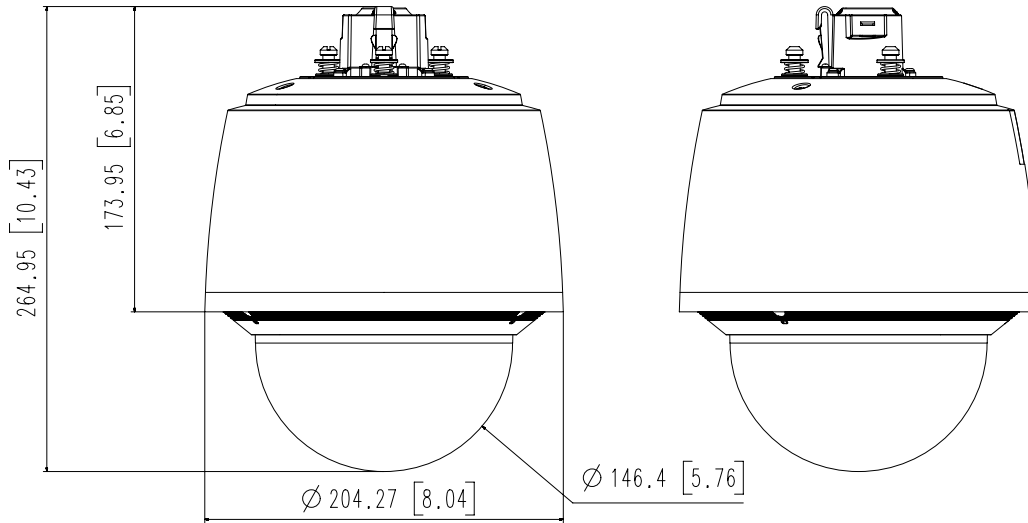

3	파생 MODEL 2	
2	QNP-6250H	'21.03.02
1	QNP-6320H	'21.03.02
No.	MODEL NAME	DATE
Unit:mm[inch] SCALE:1/1		© Hanwha Techwin

© Hanwha Techwin Co.,Ltd. All rights reserved.