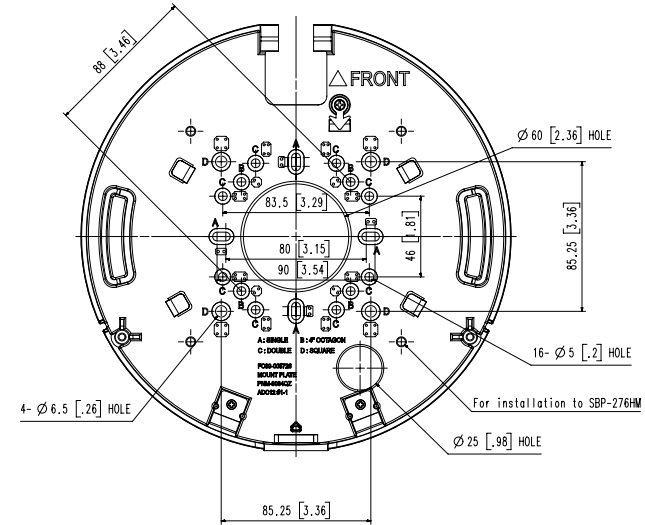

3		
2		
1	PNM-9031RV	21.02.10
No.	MODEL NAME	DATE
Unit:mm[inch]		SCALE:1/1
Hanwha Techwin