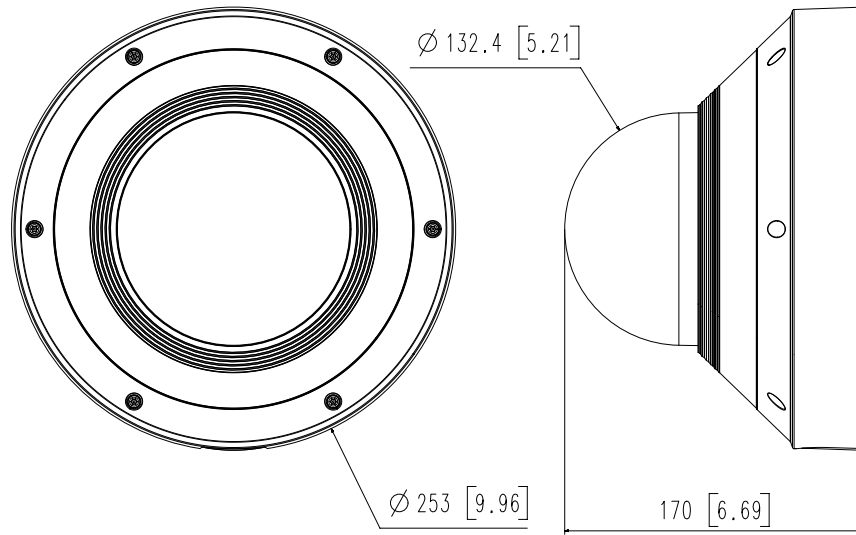

3		
2		
1	PNM-9031RV	21.02.10
No.	MODEL NAME	DATE
Unit:mm[inch]		SCALE:1/1
Hanwha Techwin