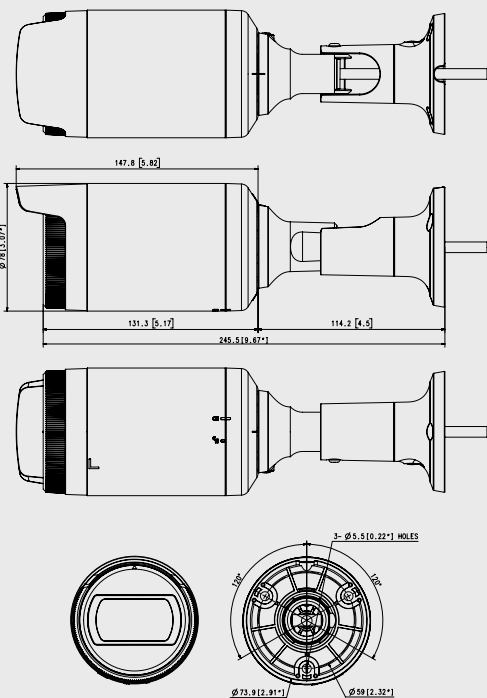

Key Features

- Max. 2megapixel (1920 x 1080) resolution
- Built-in 4mm fixed lens
- Max. 30fps@all resolutions (H.264)
- H.264, MJPEG codec supported, Multiple streaming
- Day & Night (ICR), WDR (120dB)
- Tampering, Motion detection
- microSD/SDHC/SDXC memory slot (Max. 32GB), PoE
- Hallway view, WiseStreamII support
- IR viewable length 30m
- IP66 support

Dimensions

Unit:mm(inch)

LNO-6022R

NETWORK

Webpage Language	English, Korean, Chinese, French, Italian, Spanish, German, Japanese, Russian, Swedish, Portuguese, Czech, Polish, Turkish, Dutch
Web Viewer	Supported OS: Windows 7, 8.1, 10, Mac OS X 10.12, 10.13, 10.14 Recommended Browser: Google Chrome Supported Browser: MS Explore11, MS Edge, Mozilla Firefox(Window 64bit only), Apple Safari(Mac OS X only)
Memory	512MB RAM, 256MB Flash

ENVIRONMENTAL

Operating Temperature / Humidity	-30°C ~ +55°C (-22°F ~ +131°F) / Less than 90% RH * Start up should be done at above -20°C (-4°F)
Storage Temperature / Humidity	-30°C ~ +55°C (-22°F ~ +131°F) / Less than 90% RH
Certification	IP66

ELECTRICAL

Input Voltage	PoE(IEEE802.3af, Class2)
Power Consumption	Max 6.4W, Typical 5.0W

MECHANICAL

Colour / Material	Dark grey / Plastic
Product dimensions / weight	$\varnothing 78.0 \times 262.0 \text{mm} (\varnothing 3.07 \times 10.31")$, 390g(0.86lb)

DORI

Detect (25PPM/ 8PPF)	42.4m(139.17ft)
Observe (63PPM/ 19PPF)	17.0m(55.67ft)
Recognize (125PPM/ 38PPF)	8.5m(27.83ft)
Identify (250PPM/ 76PPF)	4.2m(13.92ft)

* The latest product information / specification can be found at hanwha-security.com

* Design and specifications are subject to change without notice.

* Wisenet is the proprietary brand of Hanwha Techwin.