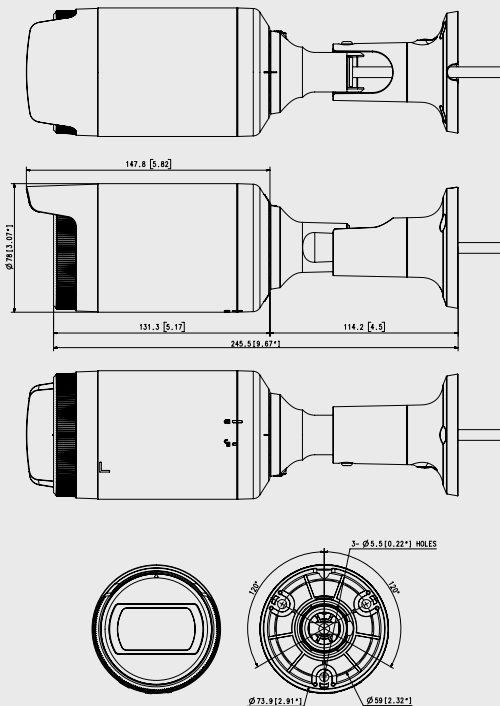

Key Features

- Max. 2megapixel (1920 x 1080) resolution
- 3.2 ~ 10mm varifocal lens
- Max. 30fps@all resolutions (H.264)
- H.264, MJPEG codec supported, Multiple streaming
- Day & Night (ICR), WDR (120dB)
- Tampering, Motion detection
- microSD/SDHC/SDXC memory slot (Max. 32GB), PoE
- Hallway view, WiseStreamII support
- IR viewable length 30m
- IP66 support

Dimensions

Unit:mm(inch)

LNO-6072R

NETWORK

Edge Storage	Micro SD/SDHC 1slot 32GB
Application Programming Interface	ONVIF Profile S/G/T SUNAPI(HTTP API)
Web Viewer	Supported OS: Windows 7, 8.1, 10, Mac OS X 10.12, 10.13, 10.14 Recommended Browser: Google Chrome Supported Browser: MS Explore11, MS Edge, Mozilla Firefox(Window 64bit only), Apple Safari(Mac OS X only)
Memory	512MB RAM, 256MB Flash

DORI

Detect (25PPM/ 8PPF)	Wide: 27.4m(89.85ft) / Tele: 128.8m(422.56ft)
Observe (63PPM/ 19PPF)	Wide: 11.0m(35.94ft) / Tele: 51.5m(169.02ft)
Recognize (125PPM/ 38PPF)	Wide: 5.5m(17.97ft) / Tele: 25.8m(84.51ft)
Identify (250PPM/ 76PPF)	Wide: 2.7m(8.99ft) / Tele: 12.9m(42.26ft)

* The latest product information / specification can be found at hanwha-security.com

* Design and specifications are subject to change without notice.

* Wisenet is the proprietary brand of Hanwha Techwin.