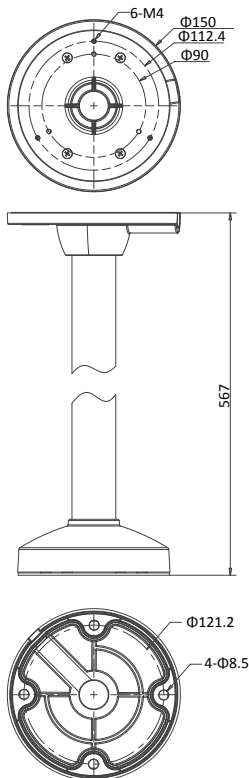

DS-1271ZJ-130-TRL

Pendant Mounting Bracket for Turret Camera

Features

- Aluminum alloy material with surface spray treatment
- Waterproof design
- Design of cap is for convenient wiring

Dimension

Available Model

DS-1271ZJ-130-TRL

Parameters

Model	DS-1271ZJ-130-TRL
Parameters	Pendant Mounting Bracket for Turret Camera
Appearance	Hikvision White
Material	Aluminum Alloy
Dimension	Φ150x567mm
Weight	1110g

Notes

- The bracket should be installed on flat wall
- Waterproof rubber is necessary for outdoor application
- The wall must be capable of supporting over 3 times as much as the total weight of the camera and the mount.
- The maximum load capacity of the bracket is 3kg