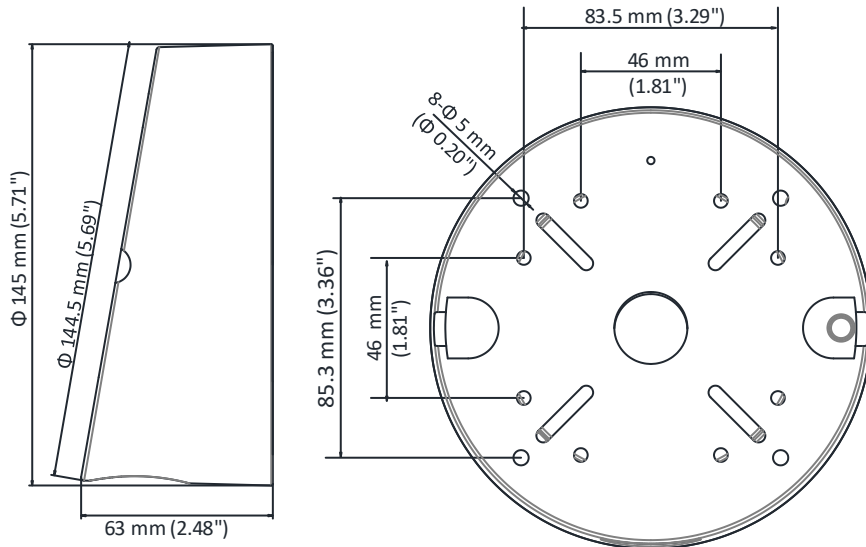

DS-1240ZJ

Inclined Ceiling Mounting Bracket for Dome Camera

Feature

- Aluminum alloy material with surface spray treatment
- Waterproof design

Dimension

Available Model

DS-1240ZJ

Parameter

Model	DS-1240ZJ
Parameters	Inclined Ceiling Mounting Bracket for Dome Camera
Appearance	Hikvision White
Material	Aluminum Alloy
Dimension	145 mm × 144.5 mm × 63 mm (5.71" × 5.69" × 2.48")
Weight	440 g (0.97 lb.)

Note

- The bracket should be installed on the flat surface.
- Waterproof rubber is necessary for the outdoor application.
- The wall must be capable of supporting at least 3 times as much as the total weight of the dome camera and the bracket.
- The bracket's maximum load capacity is 3 KG (6.6 lb.).