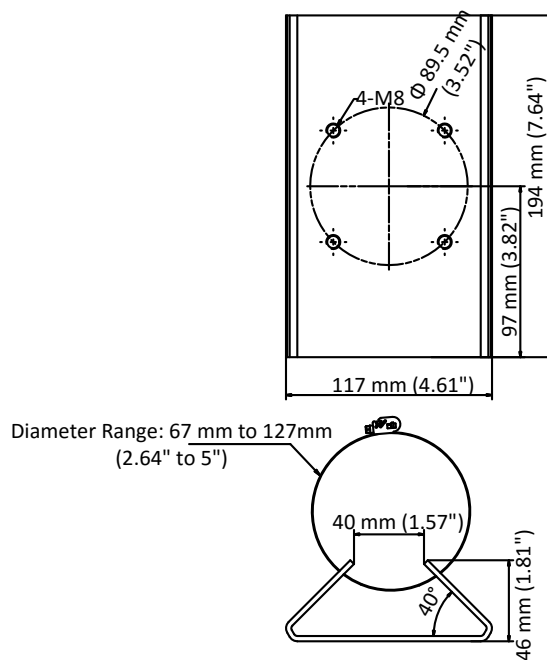

#### Feature

- Stainless steel with surface spray treatment
- The bracket formed by one piece stainless steel ensures the reliable structure
- Adjustable diameter from 67 mm to 127 mm

#### Dimension

#### Parameter

Model	DS-1673ZJ
Parameters	Horizontal Pole Mounting Bracket for PanoVu & Speed Dome
Appearance	Hikvision White
Material	Stainless Steel
Dimension	Φ 67 mm to 127 mm × 194 mm (2.64" to 5" × 7.64")
Weight	1060 g (2.34 lb.)