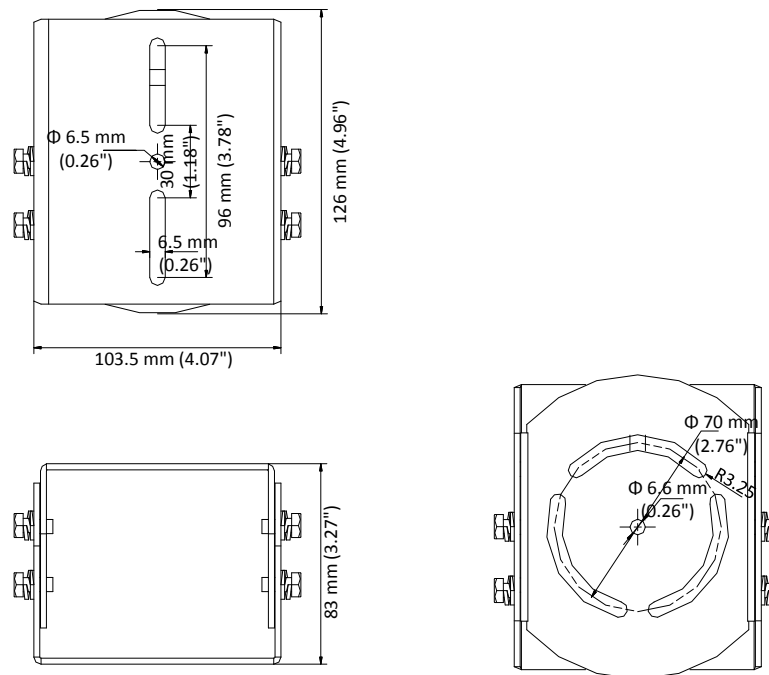

DS-1232ZJ

Cardan Joint

Feature

- Enables the angle adjustment from -60° to 60°
- Applied to both indoor and outdoor conditions

Dimension

Available Model

DS-1232ZJ

Parameter

Model	DS-1232ZJ
Parameters	Cardan Joint
Appearance	Hikvision White
Material	Steel
Dimension	126 mm × 103.5 mm × 83 mm (4.96" × 4.07" × 3.27")
Weight	Approx. 760 g (1.68 lb.)

Note

- The cardan joint should be installed on a flat surface.
- Waterproof rubber is necessary for the outdoor application.
- The wall should be capable of supporting at least 3 times as much as the total weight of the camera and the cardan joint.
- The maximum load capacity of the cardan joint is 6 kg (13.23 lb.).