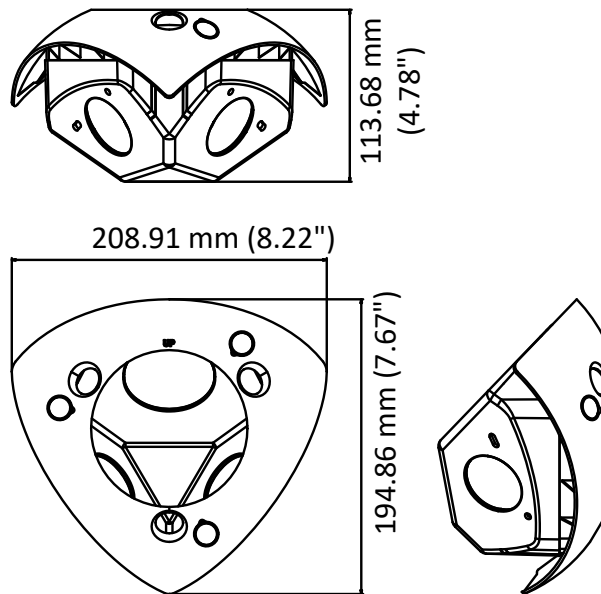

DS-1274ZJ-DM25

Corner Mount for Dome Camera

Features

- Aluminum alloy and plastic with surface spray treatment
- Indoor application

Dimension

Available Model

DS-1274ZJ-DM25

Parameter

| | |
|------------|---|
| Model | DS-1274ZJ-DM25 |
| Parameters | Corner Mount for Dome Camera |
| Appearance | Hikvision White |
| Material | Aluminum Alloy & Plastic |
| Dimension | 208.91 mm × 194.86 mm × 113.68 mm (8.22" × 7.67" × 4.78") |
| Weight | 340 g (0.75 lb.) |

Notes

- The mount should be installed on the flat surface.
- The wall must be capable of supporting at least 3 times as much as the total weight of the camera and the mount.
- The mount's maximum load capacity is 3 KG (6.6 lb.).